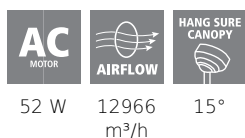

Fan

Motor Type	AC
Motor dimension in MM (Ø x H)	172X14
Motor Wattage	52
Adjustable Canopy	15°
Blade pitch in degree	9, 5°
Blade Quantity	4
Protection Degree	IP20
Mains Voltage	220-240V, 50Hz

Functions

Function	reversible 3 speeds
----------	------------------------

Performance

Wattage by air movement (3)	50.23
RPM (3)	235
Air Movement m ³ /Hr (3)	12966

Illuminant

Illuminant Type (1)	-
max. Wattage (1)	-

Energy Information

Maximum fan flow rate (F) in m ³ /min	216,10
Fan power input (P) in W	50,23
Service value (SV) in (m ³ /min)/W (acc. IEC 60879:1986)	4,30
Fan sound power level (LWA) in db(A)	52
Maximum air velocity (c) in m/s	3,26