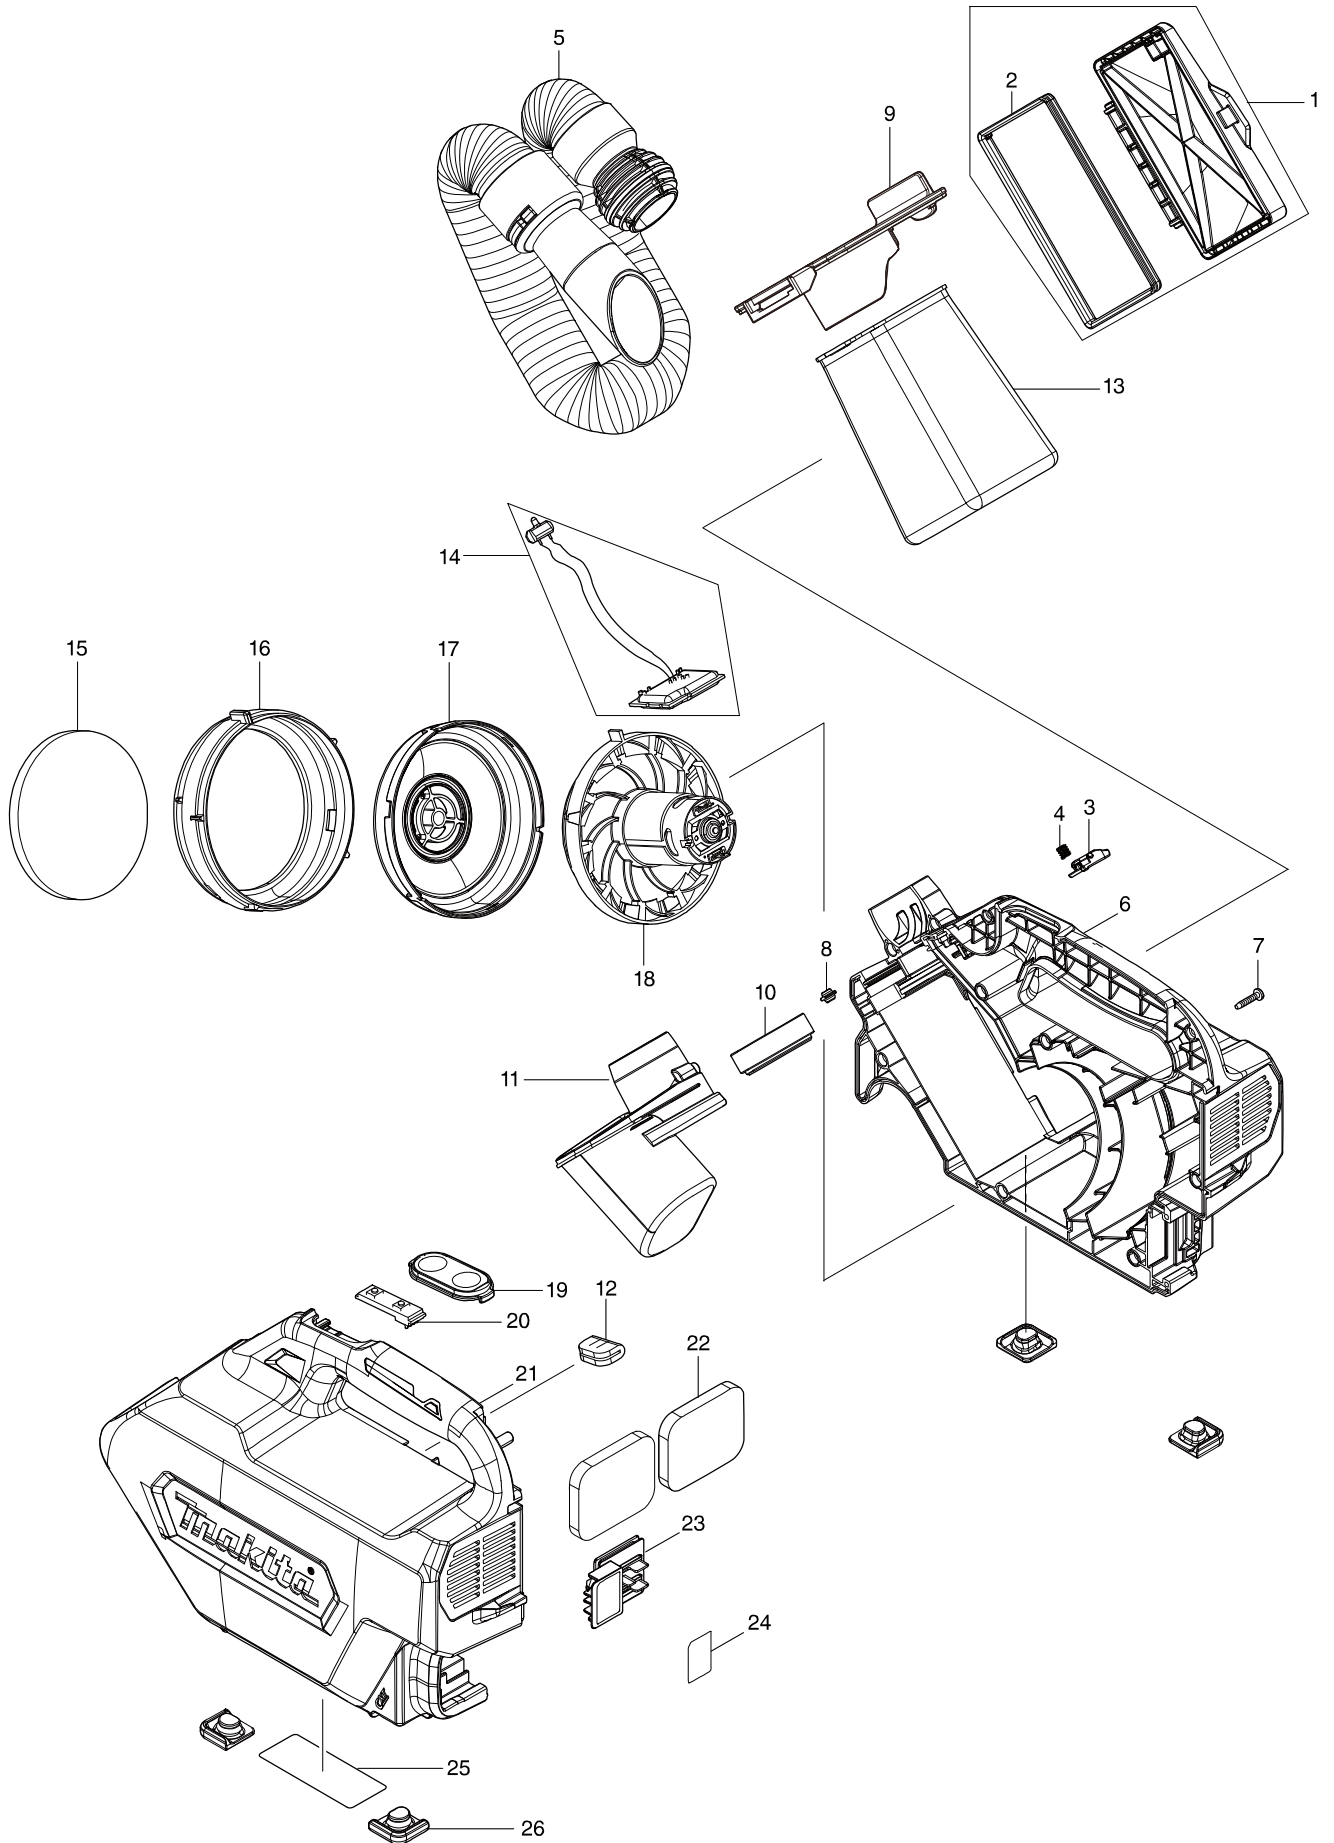

# Model No. CL121D CORDLESS CLEANER

# Model No. CL121D CORDLESS CLEANER

Item	Parts No.	Description	I/C	Qty	N/O	Opt. 1	Opt. 2	Note
001	136100-1	DUST BOX COVER ASS'Y		1				
D10		INC. 2						
002	422433-3	SEAL		1				
003	459050-6	STOPPER PLATE		1				
004	232485-4	COMPRESSION SPRING 5		1				
005	140H92-6	HOSE COMPLETE		1				
C10	140J50-4	HOSE JOINT COMPLETE		1				
C20	459042-5	STRAIGHT PIPE		1				
C30	459043-3	SLEEVE		1				
C40	459044-1	STOPPER		1				
006	183L86-2	HOUSING SET		1				
D10		INC. 1,3,4,12,21,26						
007	266429-2	TAPPING SCREW 3X16		10				
008	450522-4	LENS		1				
009	143677-9	VALVE STAY COMPLETE		1				
010	422434-1	PACKING		1				
011	459048-3	HOSE JOINT HOLDER		1				
012	424246-8	SPONGE SHEET		1				
013	166084-9	DUST BAG		1				
014	632N33-7	CONTROLLER UNIT		1				
015	422440-6	SPONGE SHEET 90		1				
016	422421-0	RUBBER RING		1				
017	459035-2	FAN COVER		1				
018	127237-5	MOTOR ASSEMBLY		1				
019	144096-2	SWITCH PLATE COMPLETE		1				
C10	810P35-7	SWITCH LABEL		1				
020	631973-2	SWITCH UNIT		1				
021	183L86-2	HOUSING SET		1				
D10		INC. 1,3,4,6,12,26						
022	422439-1	SPONGE SHEET 47-57		2				
023	644813-5	TERMINAL		1				
024	855M51-4	CL121D SERIAL NO. LABEL		1				
025	855M45-9	CL121D NAME PLATE		1				
026	422435-9	FOOT		4				
A01	140H94-2	SOFT BRUSH 360 COMPLETE		1				
A02	140H95-0	SEAT NOZZLE 120 COMPLETE		1				
A03	140J64-3	BLOWER NOZZLE COMPLETE		1				
A04	162544-9	SHOULDER BELT		1				
A05	194566-1	PAPER FILTER SET (5PCS/SET)		1				
A06	422437-5	RUBBER NOZZLE 330		1				
A07	459056-4	MAT NOZZLE 120		1				