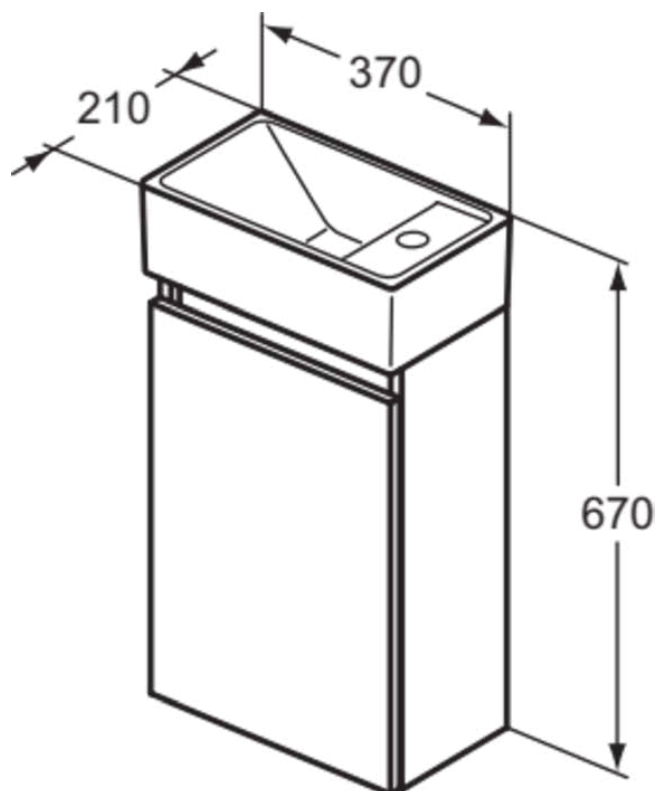

EUROVIT+/ULYSSE+/SIMPLICITY+

R0569Y8

EUROVIT+/ULYSSE+/SIMPLICITY+ | Furniture bundle 370x210x670 mm in natural oak finish, 1 tap hole, without overflow, 1 door | Handleless, Soft close

Image & drawing

General information

Product type:	Furniture bundles
Sub product type:	Furniture bundle
Brand:	Ideal Standard
Suite name:	EUROVIT+/ULYSSE+/SIMPLICITY+
Designer:	Palomba Serafini Associati
Colour:	Y8 - Natural Oak
Height (mm):	670
Width (mm):	370
Length / Projection (mm):	210
Fixing method:	Fixing bolts
Net weight (kg):	12.80
EAN code:	3391500590007

Included products

E211201:	I.LIFE S Handrinse basin 370x210x120 mm in white glossy finish, 1 tap hole, without overflow
R0271Y8:	EUROVIT+/ULYSSE+/SIMPLICITY+ Basin unit 354x202x550 mm in natural oak finish, 1 door