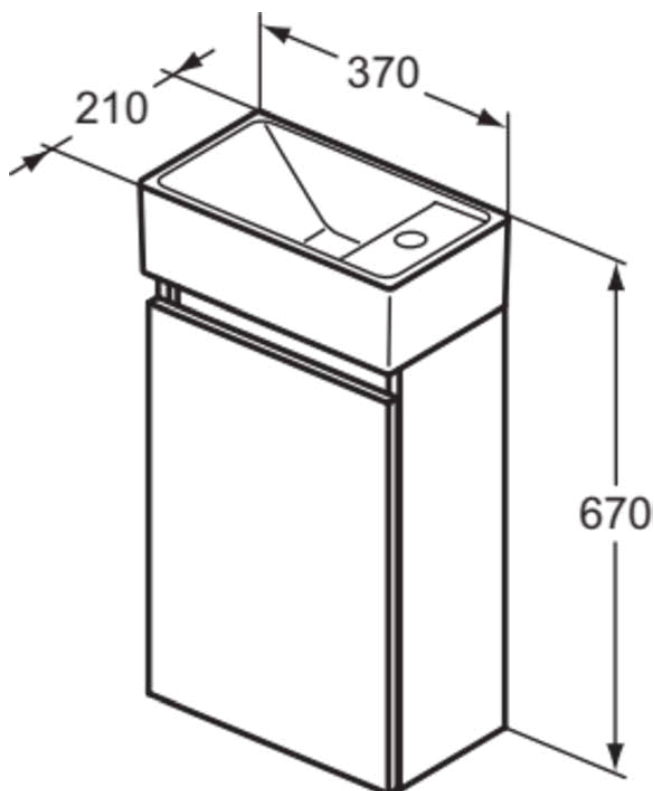

EUROVIT+/ULYSSE+/SIMPLICITY+

R0569Y9

EUROVIT+/ULYSSE+/SIMPLICITY+ | Furniture bundle 370x210x670 mm in flint hickory finish, 1 tap hole, without overflow, 1 door | Handleless, Soft close

Image & drawing

General information

Product type:	Furniture bundles
Sub product type:	Furniture bundle
Brand:	Ideal Standard
Suite name:	EUROVIT+/ULYSSE+/SIMPLICITY+
Designer:	Palomba Serafini Associati
Colour:	Y9 - Flint Hickory
Height (mm):	670
Width (mm):	370
Length / Projection (mm):	210
Fixing method:	Fixing bolts
Net weight (kg):	12.80
EAN code:	3391500590014

Included products

E211201:	I.LIFE S Handrinse basin 370x210x120 mm in white glossy finish, 1 tap hole, without overflow
R0271Y9:	EUROVIT+/ULYSSE+/SIMPLICITY+ Basin unit 354x202x550 mm in flint hickory finish, 1 door