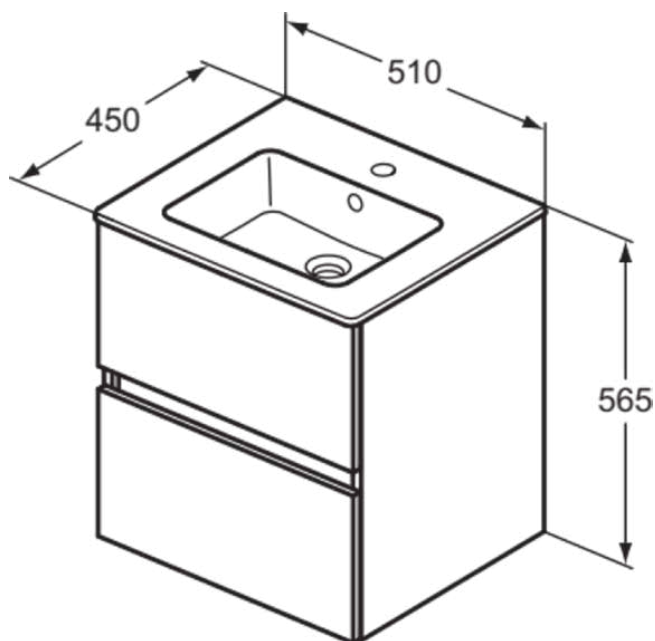

EUROVIT+/ULYSSE+/SIMPLICITY+

R0571WG

EUROVIT+/ULYSSE+/SIMPLICITY+ | Furniture bundle 510x450x565 mm in gloss white finish, 1 tap hole, with overflow, 2 drawer | Handleless, Soft close, Sustainably sourced wood

Image & drawing

General information

Product type:	Furniture bundles
Sub product type:	Furniture bundle
Brand:	Ideal Standard
Suite name:	EUROVIT+/ULYSSE+/SIMPLICITY+
Designer:	Palomba Serafini Associati
Colour:	WG - Gloss White
Surface finish effect:	glossy
Height (mm):	565
Width (mm):	510
Length / Projection (mm):	450
Fixing method:	Fixing set
Net weight (kg):	24.80
EAN code:	3391500590076

Included products

E109901:	EUROVIT Vanity basin 510x450x155 mm in white glossy finish, 1 tap hole, with overflow
R0256WG:	EUROVIT+/ULYSSE+/SIMPLICITY+ Basin unit 500x440x550 mm in gloss white finish, 2 drawer