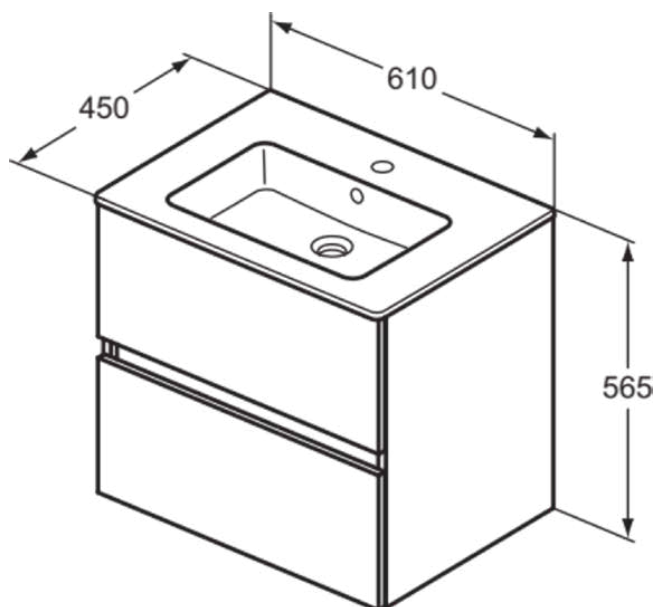

EUROVIT+/ULYSSE+/SIMPLICITY+

R0572WG

EUROVIT+/ULYSSE+/SIMPLICITY+ | Furniture bundle 610x450x565 mm in gloss white finish, 1 tap hole, with overflow, 2 drawer | Handleless, Soft close, Sustainably sourced wood

Image & drawing

General information

Product type:	Furniture bundles
Sub product type:	Furniture bundle
Brand:	Ideal Standard
Suite name:	EUROVIT+/ULYSSE+/SIMPLICITY+
Designer:	Palomba Serafini Associati
Colour:	WG - Gloss White
Surface finish effect:	glossy
Height (mm):	565
Width (mm):	610
Length / Projection (mm):	450
Fixing method:	Fixing set
Net weight (kg):	27.43
EAN code:	3391500590113

Included products

E066801:	EUROVIT | Vanity basin 610x450x140 mm in white glossy finish, 1 tap hole, with overflow
R0259WG:	EUROVIT+/ULYSSE+/SIMPLICITY+ | Basin unit 600x440x550 mm in gloss white finish, 2 drawer

Features

Handleless

Soft close

Sustainably sourced wood

Product specifications

Adjustable flush volume:	No
Closing mechanism:	Soft-closing
Colour code:	WG
Colour description:	gloss white
Corner model:	No
Grinded bottom side:	No
Handle(s):	Handleless with groove
Includes a chain eye:	No
Legs adjustable:	No
Material (bundle):	Vanity basin (E066801): Ceramic
Material quality (bundle):	Vanity basin (E066801): Vitreous china
Amount of doors (total):	0
Amount of doors, left-opening:	0
Amount of doors, right-opening:	0
Amount of drawers (total):	2
Amount of external drawers:	2
Amount of internal drawers:	0