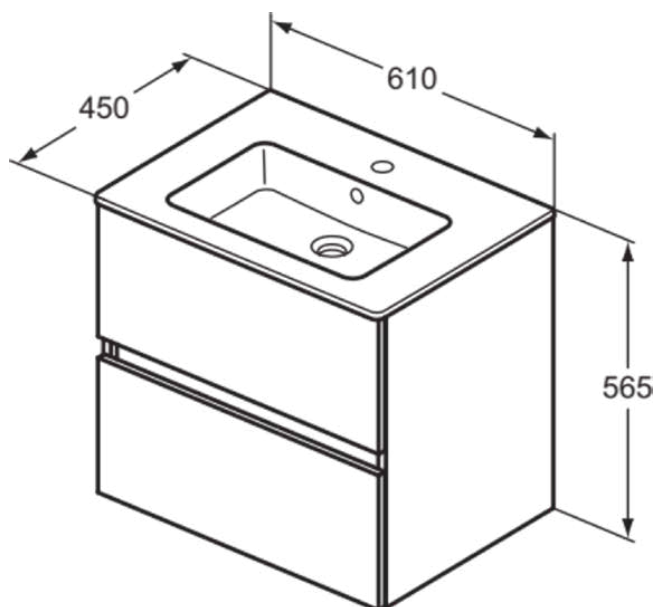

EUROVIT+/ULYSSE+/SIMPLICITY+

R0572Y8

EUROVIT+/ULYSSE+/SIMPLICITY+ | Furniture bundle 610x450x565 mm in natural oak finish, 1 tap hole, with overflow, 2 drawer | Handleless, Soft close

Image & drawing

General information

Product type:	Furniture bundles
Sub product type:	Furniture bundle
Brand:	Ideal Standard
Suite name:	EUROVIT+/ULYSSE+/SIMPLICITY+
Designer:	Palomba Serafini Associati
Colour:	Y8 - Natural Oak
Height (mm):	565
Width (mm):	610
Length / Projection (mm):	450
Fixing method:	Fixing set
Net weight (kg):	27.43
EAN code:	3391500590120

Included products

E066801:	EUROVIT | Vanity basin 610x450x140 mm in white glossy finish, 1 tap hole, with overflow
R0259Y8:	EUROVIT+/ULYSSE+/SIMPLICITY+ | Basin unit 600x440x550 mm in natural oak finish, 2 drawer

Features

Handleless

Soft close

Product specifications

Adjustable flush volume:	No
Closing mechanism:	Soft-closing
Colour code:	Y8
Colour description:	natural oak
Corner model:	No
Grinded bottom side:	No
Handle(s):	Handleless with groove
Includes a chain eye:	No
Legs adjustable:	No
Material (bundle):	Vanity basin (E066801): Ceramic
Material quality (bundle):	Vanity basin (E066801): Vitreous china
Amount of doors (total):	0
Amount of doors, left-opening:	0
Amount of doors, right-opening:	0
Amount of drawers (total):	2
Amount of external drawers:	2
Amount of internal drawers:	0
Amount of open compartments:	0
Amount of rolling doors:	0
Amount of shelves:	0
Amount of sliding doors:	0