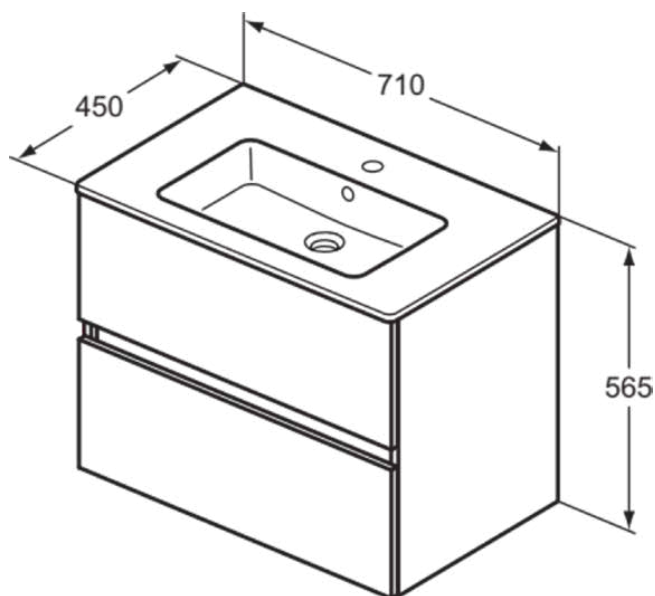

EUROVIT+/ULYSSE+/SIMPLICITY+

R0573TI

EUROVIT+/ULYSSE+/SIMPLICITY+ | Furniture bundle 710x450x565 mm in mid grey finish, 1 tap hole, with overflow, 2 drawer | Handleless, Soft close, Sustainably sourced wood

Image & drawing

General information

Product type:	Furniture bundles
Sub product type:	Furniture bundle
Brand:	Ideal Standard
Suite name:	EUROVIT+/ULYSSE+/SIMPLICITY+
Designer:	Palomba Serafini Associati
Colour:	TI - Mid Grey
Surface finish effect:	glossy
Height (mm):	565
Width (mm):	710
Length / Projection (mm):	450
Fixing method:	Fixing set
Net weight (kg):	29.00
EAN code:	3391500590144

Included products

E053501:	EUROVIT Vanity basin 710x450x140 mm in white glossy finish, 1 tap hole, with overflow
R0261TI:	EUROVIT+/ULYSSE+/SIMPLICITY+ Basin unit 700x440x550 mm in mid grey finish, 2 drawer

Features

Handleless

Soft close

Sustainably sourced wood

Product specifications

Adjustable flush volume:	No
Closing mechanism:	Soft-closing
Colour code:	TI
Colour description:	mid grey
Corner model:	No
Grinded bottom side:	No
Handle(s):	Handleless with groove
Includes a chain eye:	No
Legs adjustable:	No
Material (bundle):	Vanity basin (E053501): Ceramic
Material quality (bundle):	Vanity basin (E053501): Finefireclay
Amount of doors (total):	0
Amount of doors, left-opening:	0
Amount of doors, right-opening:	0
Amount of drawers (total):	2
Amount of external drawers:	2
Amount of internal drawers:	0