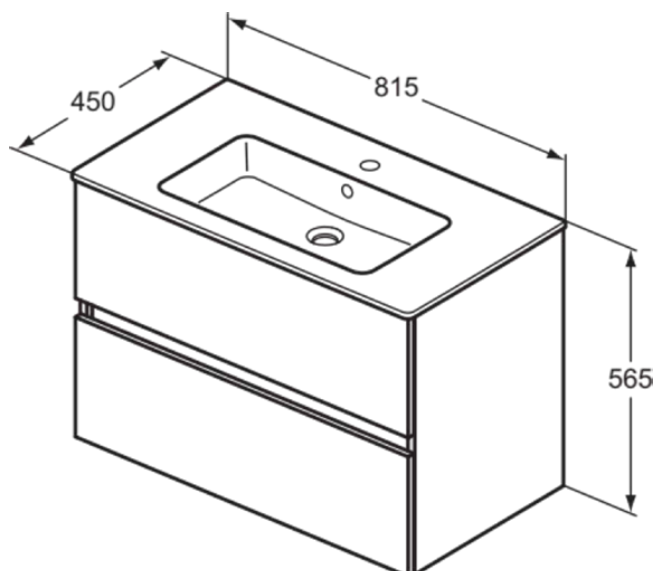

EUROVIT+/ULYSSE+/SIMPLICITY+

R0574TI

EUROVIT+/ULYSSE+/SIMPLICITY+ | Furniture bundle 815x450x565 mm in mid grey finish, 1 tap hole, with overflow, 2 drawer | Handleless, Soft close, Sustainably sourced wood

Image & drawing

General information

Product type:	Furniture bundles
Sub product type:	Furniture bundle
Brand:	Ideal Standard
Suite name:	EUROVIT+/ULYSSE+/SIMPLICITY+
Designer:	Palomba Serafini Associati
Colour:	TI - Mid Grey
Surface finish effect:	glossy
Height (mm):	565
Width (mm):	815
Length / Projection (mm):	450
Fixing method:	Fixing set
Net weight (kg):	33.10
EAN code:	3391500590182

Included products

E066901:	EUROVIT Vanity basin 815x450x140 mm in white glossy finish, 1 tap hole, with overflow
R0263TI:	EUROVIT+/ULYSSE+/SIMPLICITY+ Basin unit 800x440x550 mm in mid grey finish, 2 drawer