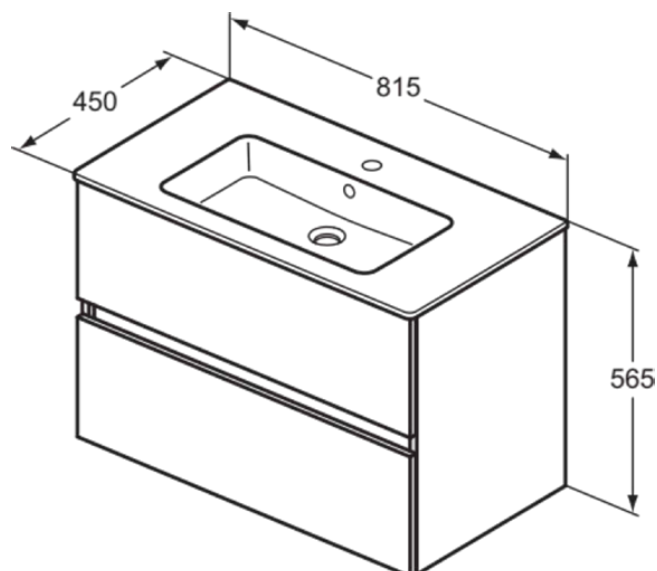

EUROVIT+/ULYSSE+/SIMPLICITY+

R0574WG

EUROVIT+/ULYSSE+/SIMPLICITY+ | Furniture bundle 815x450x565 mm in gloss white finish, 1 tap hole, with overflow, 2 drawer | Handleless, Soft close, Sustainably sourced wood

Image & drawing

General information

Product type:	Furniture bundles
Sub product type:	Furniture bundle
Brand:	Ideal Standard
Suite name:	EUROVIT+/ULYSSE+/SIMPLICITY+
Designer:	Palomba Serafini Associati
Colour:	WG - Gloss White
Surface finish effect:	glossy
Height (mm):	565
Width (mm):	815
Length / Projection (mm):	450
Fixing method:	Fixing set
Net weight (kg):	33.10
EAN code:	3391500590199

Included products

E066901:	EUROVIT Vanity basin 815x450x140 mm in white glossy finish, 1 tap hole, with overflow
R0263WG:	EUROVIT+/ULYSSE+/SIMPLICITY+ Basin unit 800x440x550 mm in gloss white finish, 2 drawer