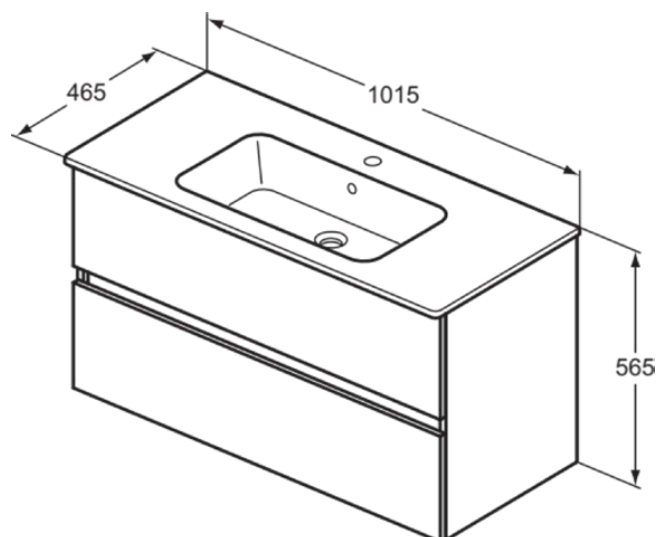

EUROVIT+/ULYSSE+/SIMPLICITY+

R0575TI

EUROVIT+/ULYSSE+/SIMPLICITY+ | Furniture bundle 1015x465x565 mm in mid grey finish, 1 tap hole, with overflow, 2 drawer | Handleless, Soft close, Sustainably sourced wood

Image & drawing

General information

Product type:	Furniture bundles
Sub product type:	Furniture bundle
Brand:	Ideal Standard
Suite name:	EUROVIT+/ULYSSE+/SIMPLICITY+
Designer:	Palomba Serafini Associati
Colour:	TI - Mid Grey
Surface finish effect:	glossy
Height (mm):	565
Width (mm):	1015
Length / Projection (mm):	465
Fixing method:	Fixing set
Net weight (kg):	48.70
EAN code:	3391500590229

Included products

T531701:	EUROVIT | Vanity basin 1015x465x175 mm in white glossy finish, 1 tap hole, with overflow
R0265TI:	EUROVIT+/ULYSSE+/SIMPLICITY+ | Basin unit 1000x440x550 mm in mid grey finish, 2 drawer

Features

Handleless

Soft close

Sustainably sourced wood

Product specifications

Adjustable flush volume:	No
Closing mechanism:	Soft-closing
Colour code:	TI
Colour description:	mid grey
Corner model:	No
Grinded bottom side:	No
Handle(s):	Handleless with groove
Includes a chain eye:	No
Legs adjustable:	No
Material (bundle):	Vanity basin (T531701): Ceramic
Material quality (bundle):	Vanity basin (T531701): Finefireclay
Amount of doors (total):	0
Amount of doors, left-opening:	0
Amount of doors, right-opening:	0
Amount of drawers (total):	2
Amount of external drawers:	2
Amount of internal drawers:	0