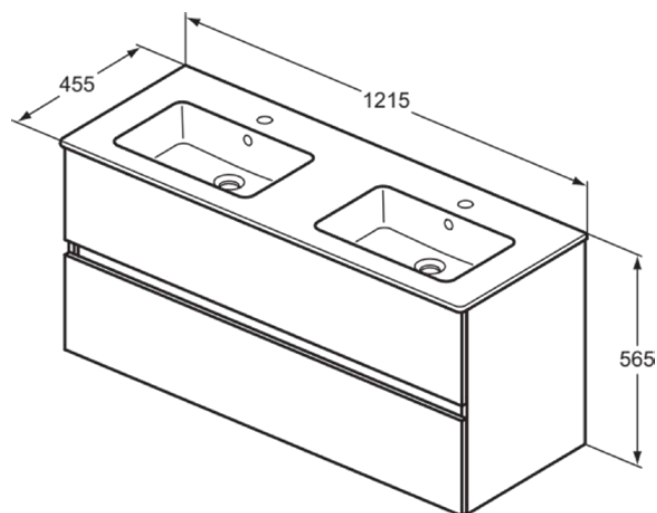

EUROVIT+/ULYSSE+/SIMPLICITY+

R0576TI

EUROVIT+/ULYSSE+/SIMPLICITY+ | Double Furniture bundle 1215x455x565 mm in mid grey finish, 4 tap holes, with overflow, 2 drawer | Handleless, Soft close, Sustainably sourced wood

Image & drawing

General information

Product type:	Furniture bundles
Sub product type:	Furniture bundle
Brand:	Ideal Standard
Suite name:	EUROVIT+/ULYSSE+/SIMPLICITY+
Designer:	Palomba Serafini Associati
Colour:	TI - Mid Grey
Surface finish effect:	glossy
Height (mm):	565
Width (mm):	1215
Length / Projection (mm):	455
Fixing method:	Fixing set
Net weight (kg):	61.10
EAN code:	3391500590267

Included products

E053401:	EUROVIT | Double Vanity basin 1215x455x155 mm in white glossy finish, 4 tap holes, with overflow
R0266TI:	EUROVIT+/ULYSSE+/SIMPLICITY+ | Basin unit 1200x440x550 mm in mid grey finish, 2 drawer

Features

	Handleless		Soft close
	Sustainably sourced wood		

Product specifications

Adjustable flush volume:	No
Closing mechanism:	Soft-closing
Colour code:	TI
Colour description:	mid grey
Corner model:	No
Grinded bottom side:	No
Handle(s):	Handleless with groove
Includes a chain eye:	No
Legs adjustable:	No
Material (bundle):	Vanity basin (E053401): Ceramic
Material quality (bundle):	Vanity basin (E053401): Finefireclay
Amount of doors (total):	0
Amount of doors, left-opening:	0
Amount of doors, right-opening:	0
Amount of drawers (total):	2
Amount of external drawers:	2
Amount of internal drawers:	0