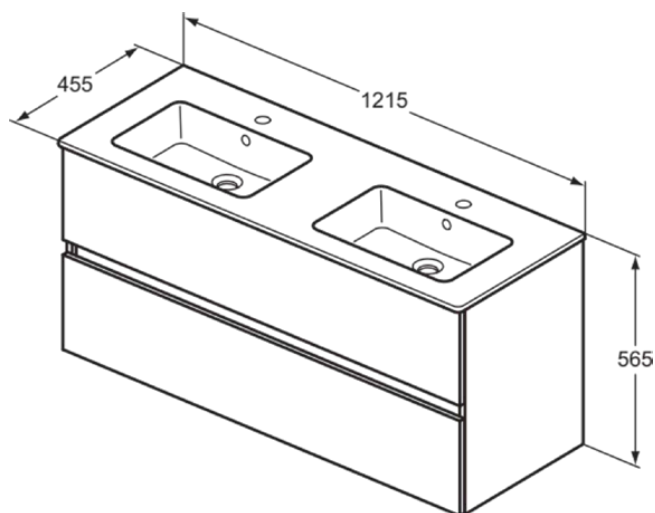

EUROVIT+/ULYSSE+/SIMPLICITY+

R0576WG

EUROVIT+/ULYSSE+/SIMPLICITY+ | Double Furniture bundle 1215x455x565 mm in gloss white finish, 4 tap holes, with overflow, 2 drawer | Handleless, Soft close, Sustainably sourced wood

Image & drawing

General information

Product type:	Furniture bundles
Sub product type:	Furniture bundle
Brand:	Ideal Standard
Suite name:	EUROVIT+/ULYSSE+/SIMPLICITY+
Designer:	Palomba Serafini Associati
Colour:	WG - Gloss White
Surface finish effect:	glossy
Height (mm):	565
Width (mm):	1215
Length / Projection (mm):	455
Fixing method:	Fixing set
Net weight (kg):	61.10
EAN code:	3391500590274

Included products

E053401:	EUROVIT Double Vanity basin 1215x455x155 mm in white glossy finish, 4 tap holes, with overflow
R0266WG:	EUROVIT+/ULYSSE+/SIMPLICITY+ Basin unit 1200x440x550 mm in gloss white finish, 2 drawer