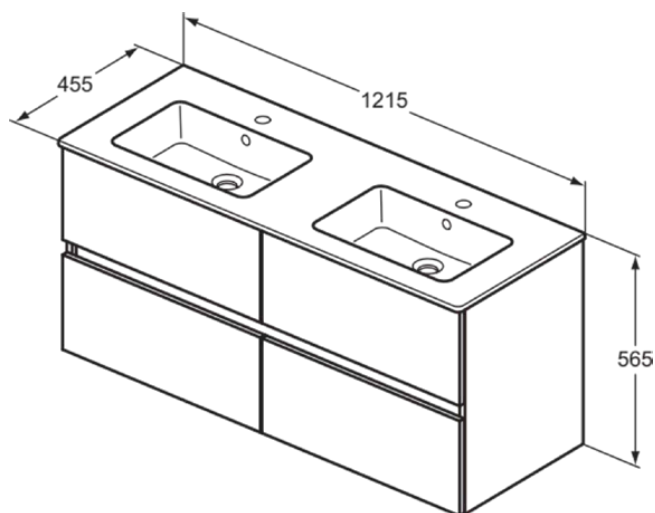

EUROVIT+/ULYSSE+/SIMPLICITY+

R0577TI

EUROVIT+/ULYSSE+/SIMPLICITY+ | Double Furniture bundle 1215x455x565 mm in mid grey finish, 4 tap holes, with overflow, 4 drawer | Handleless, Soft close, Sustainably sourced wood

Image & drawing

General information

Product type:	Furniture bundles
Sub product type:	Furniture bundle
Brand:	Ideal Standard
Suite name:	EUROVIT+/ULYSSE+/SIMPLICITY+
Designer:	Palomba Serafini Associati
Colour:	TI - Mid Grey
Surface finish effect:	glossy
Height (mm):	565
Width (mm):	1215
Length / Projection (mm):	455
Fixing method:	Fixing set
Net weight (kg):	63.80
EAN code:	3391500590304

Included products

E053401:	EUROVIT Double Vanity basin 1215x455x155 mm in white glossy finish, 4 tap holes, with overflow
R0267TI:	EUROVIT+/ULYSSE+/SIMPLICITY+ Basin unit 1200x440x550 mm in mid grey finish, 4 drawer