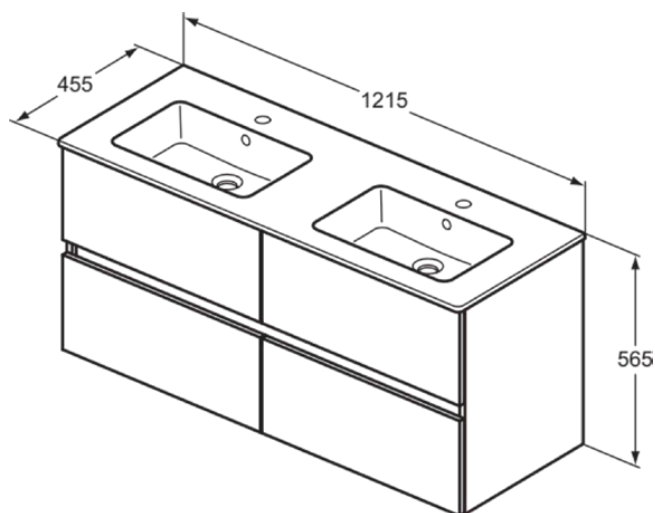

EUROVIT+/ULYSSE+/SIMPLICITY+

R0577Y8

EUROVIT+/ULYSSE+/SIMPLICITY+ | Double Furniture bundle 1215x455x565 mm in natural oak finish, 4 tap holes, with overflow, 4 drawer | Handleless, Soft close

Image & drawing

General information

Product type:	Furniture bundles
Sub product type:	Furniture bundle
Brand:	Ideal Standard
Suite name:	EUROVIT+/ULYSSE+/SIMPLICITY+
Designer:	Palomba Serafini Associati
Colour:	Y8 - Natural Oak
Height (mm):	565
Width (mm):	1215
Length / Projection (mm):	455
Fixing method:	Fixing set
Net weight (kg):	63.80
EAN code:	3391500590328

Included products

E053401:	EUROVIT Double Vanity basin 1215x455x155 mm in white glossy finish, 4 tap holes, with overflow
R0267Y8:	EUROVIT+/ULYSSE+/SIMPLICITY+ Basin unit 1200x440x550 mm in natural oak finish, 4 drawer