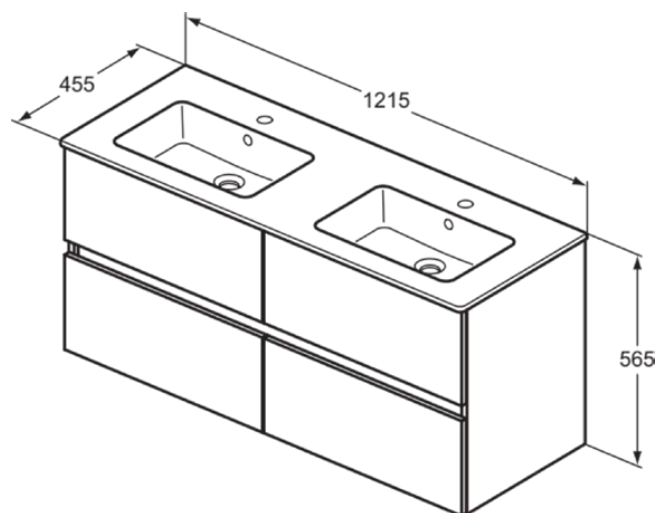

EUROVIT+/ULYSSE+/SIMPLICITY+

R0577Y9

EUROVIT+/ULYSSE+/SIMPLICITY+ | Double Furniture bundle 1215x455x565 mm in flint hickory finish, 4 tap holes, with overflow, 4 drawer | Handleless, Soft close

Image & drawing

General information

Product type:	Furniture bundles
Sub product type:	Furniture bundle
Brand:	Ideal Standard
Suite name:	EUROVIT+/ULYSSE+/SIMPLICITY+
Designer:	Palomba Serafini Associati
Colour:	Y9 - Flint Hickory
Height (mm):	565
Width (mm):	1215
Length / Projection (mm):	455
Fixing method:	Fixing set
Net weight (kg):	63.80
EAN code:	3391500590335

Included products

E053401:	EUROVIT Double Vanity basin 1215x455x155 mm in white glossy finish, 4 tap holes, with overflow
R0267Y9:	EUROVIT+/ULYSSE+/SIMPLICITY+ Basin unit 1200x440x550 mm in flint hickory finish, 4 drawer