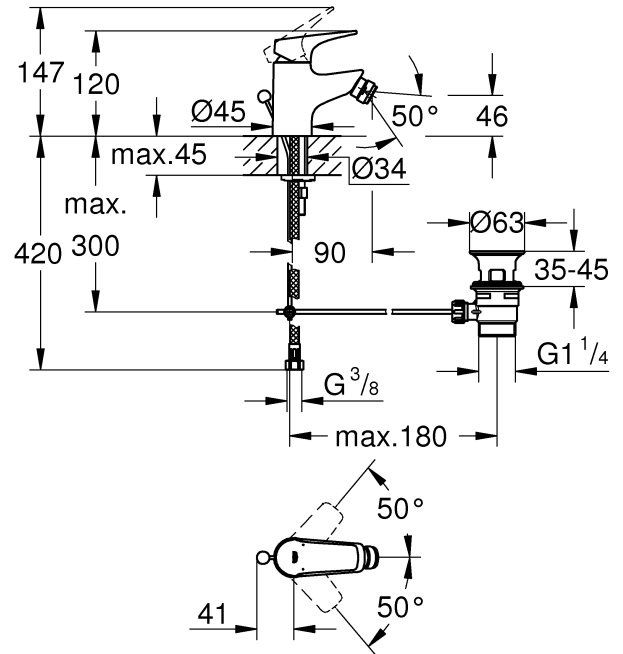

STARTFLOW

DESIGN + ENGINEERING
GROHE GERMANY

99.0713.131/ÄM 243570/12.18

www.grohe.com

*Pure Freude
an Wasser*

23 770

23 809

23 811