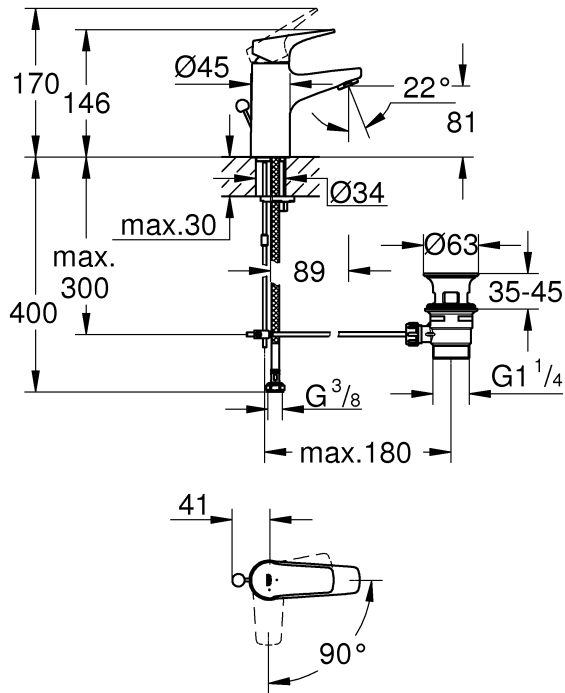

STARTFLOW

DESIGN + ENGINEERING
GROHE GERMANY

99.0713.131/ÄM 243570/12.18

www.grohe.com

*Pure Freude
an Wasser*

23 769