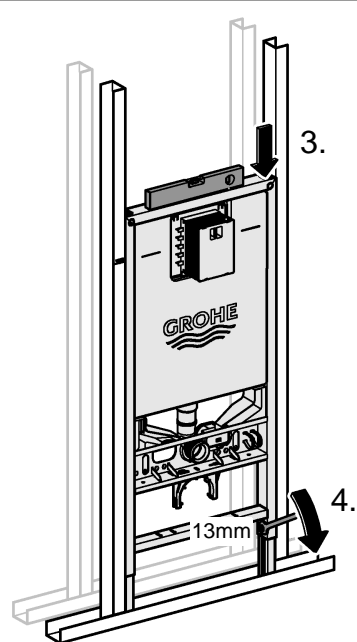

RAPID SLX

Made in Germany

99.1258.031/ÄM 244080/05.19

www.grohe.com

*Pure Freude
an Wasser*

2 - 4

2x12,5mm

5 - 6

2x12,5mm

2 - 4

2x12,5mm

A	B	C
50x50x0,6	50x40x2	300x620x24
75x50x0,6	75x40x2	

6

7

8

1a