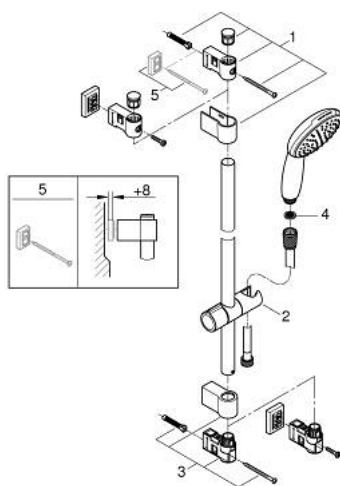

27 942 001 VITALIO START 110 SHOWER RAIL SET 1 SPRAY (RAIN)

PRODUKTBESKRIVELSE

- Colour: chrome
- består av:
 - hand shower Vitalio Start 110 (27 940)
 - shower rail Vitalio Universal 600 mm (27 724)
 - shower hose VitalioFlex Trend 1750 mm 1/2" x 1/2" (28 742)
- GROHE Water Saving-teknologi for mindre vannforbruk
- GROHE DreamSpray perfekt strålemønster
- GROHE Long-Life overflate
- GROHE FastFixation (adjustable upper bracket for existing drill holes)
- adjustable glider (turn and glide shower holder)
- SpeedClean antikalksystem
- Inner WaterGuide - inner insulation for surface and scalding protection
- ShockProof silikonring som forhindrer ødelagte dusjhoder
- maximum flow rate (at 3 bar): 8.7 l/min
- min. trykk 1.0 bar
- velegnet til gjennomstrømsvarmer
- suitable for screwing (including screws and dowels) or gluing (GROHE QuickGlue S 41 247 000 sold separately - 2 x needed)
- holding force: max. 20 kg
- the specified holding capacity is valid for static (slowly applied) load and intended use only
- 5 color packaging
- Consumer edition

27 942 001 VITALIO START 110 SHOWER RAIL SET 1 SPRAY (RAIN)

RESERVEDELER, april 2020 – now

- 1: Holder for dusjstang (Spare part-nr. 486071K0)
 - 2: Hånddusjholder/glideelement (Spare part-nr. 27723001)
 - 3: Holder for dusjstang (Spare part-nr. 486081K0)
 - 4: Sil (Spare part-nr. 0700200M)
 - 5: Utligningsskive (Spare part-nr. 48606001)*
- * Optional accessories