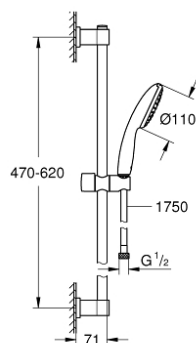

27 942 001 VITALIO START 110 SHOWER RAIL SET 1 SPRAY (RAIN)

PRODUKTBESKRIVELSE

- Colour: chrome
- består av:
 - hand shower Vitalio Start 110 (27 940)
 - shower rail Vitalio Universal 600 mm (27 724)
 - shower hose VitalioFlex Trend 1750 mm 1/2" x 1/2" (28 742)
- GROHE Water Saving-teknologi for mindre vannforbruk
- GROHE DreamSpray perfekt strålemønster
- GROHE Long-Life overflate
- GROHE FastFixation (adjustable upper bracket for existing drill holes)
- adjustable glider (turn and glide shower holder)
- SpeedClean antikalksystem
- Inner WaterGuide - inner insulation for surface and scalding protection
- ShockProof silikonring som forhindrer ødelagte dusjhoder
- maximum flow rate (at 3 bar): 8.7 l/min
- min. trykk 1.0 bar
- velegnet til gjennomstrømsvarmer
- suitable for screwing (including screws and dowels) or gluing (GROHE QuickGlue S 41 247 000 sold separately - 2 x needed)
- holding force: max. 20 kg
- the specified holding capacity is valid for static (slowly applied) load and intended use only
- 5 color packaging
- Consumer edition

27 942 001 VITALIO START 110 SHOWER RAIL SET 1 SPRAY (RAIN)

RESERVEDELER, april 2020 – now

- 1: Holder for dusjstang (Spare part-nr. 486071K0)
 - 2: Hånddusjholder/glideelement (Spare part-nr. 27723001)
 - 3: Holder for dusjstang (Spare part-nr. 486081K0)
 - 4: Sil (Spare part-nr. 0700200M)
 - 5: Utligningsskive (Spare part-nr. 48606001)*
- * Optional accessories