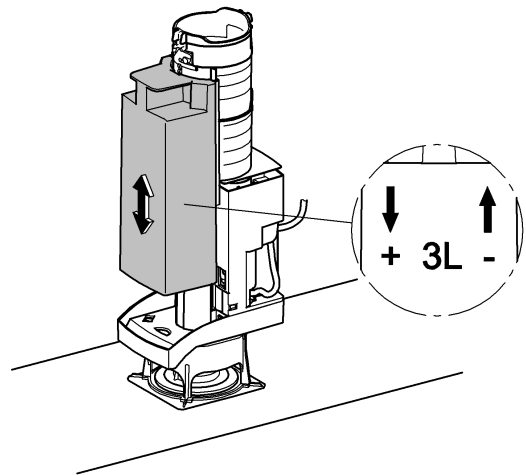

Design & Quality Engineering GROHE Germany

96.303.231/ÄM 220499/12.10

GROHE

 ENJOY WATER®

N DK FIN S

A series of 20 horizontal black lines spanning the width of the page, providing a ruled area for writing.