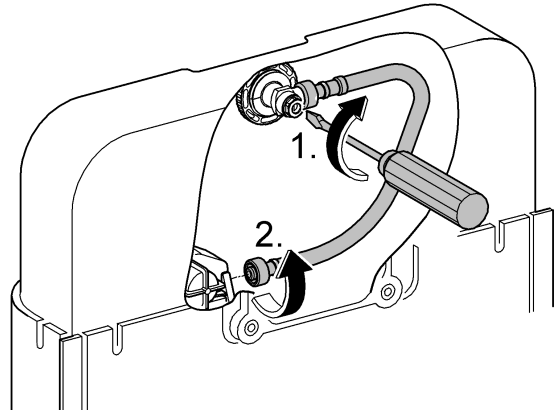

Design & Quality Engineering GROHE Germany

96.303.231/ÄM 220499/12.10

GROHE

 ENJOY WATER®

N DK FIN S

A series of 20 horizontal black lines spanning the width of the page, providing a ruled area for writing.