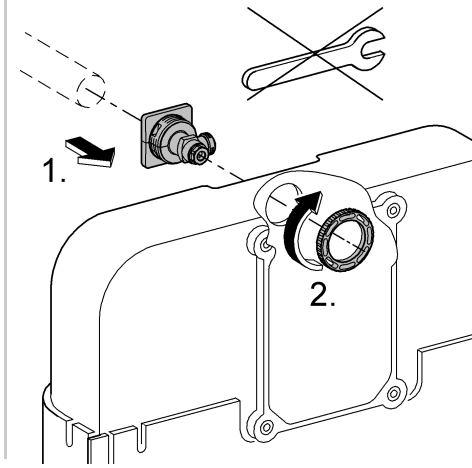

Design & Quality Engineering GROHE Germany

96.303.231/ÄM 220499/12.10

GROHE

 ENJOY WATER®

N DK FIN S

A series of 20 horizontal black lines spanning the width of the page, providing a ruled area for writing.