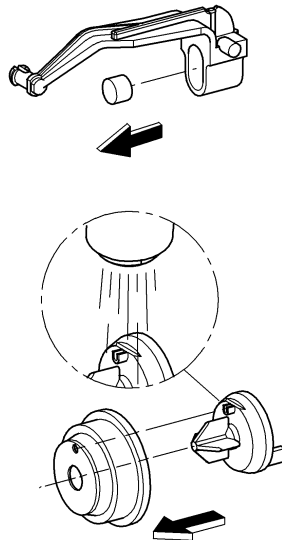

Design & Quality Engineering GROHE Germany

96.303.231/ÄM 220499/12.10

GROHE

 ENJOY WATER®

N DK FIN S

A series of 20 horizontal black lines spanning the width of the page, providing a ruled area for writing.