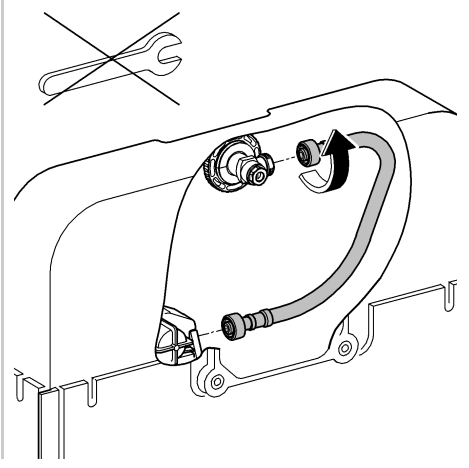

Design & Quality Engineering GROHE Germany

96.303.231/ÄM 220499/12.10

GROHE

 ENJOY WATER®

N DK FIN S

A series of 20 horizontal black lines spanning the width of the page, providing a ruled area for writing.