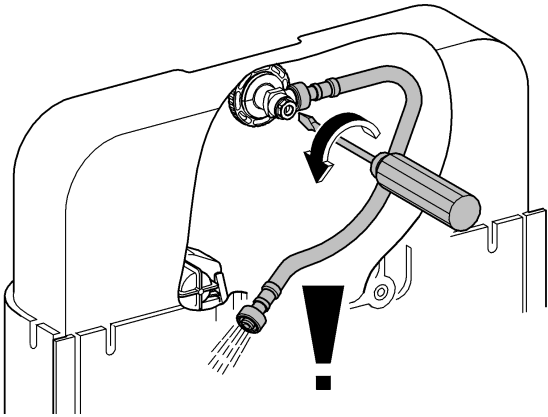

Design & Quality Engineering GROHE Germany

96.303.231/ÄM 220499/12.10

GROHE

 ENJOY WATER®

N DK FIN S

A series of 20 horizontal black lines spanning the width of the page, providing a ruled area for writing.