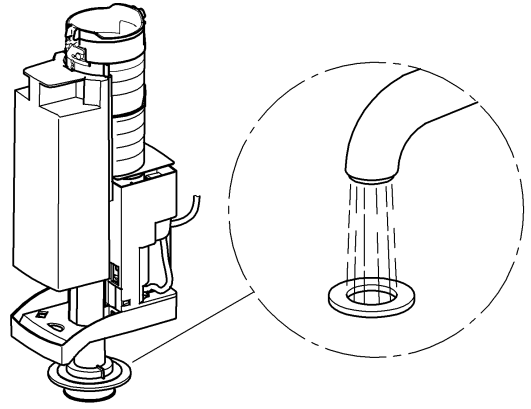

Design & Quality Engineering GROHE Germany

96.303.231/ÄM 220499/12.10

GROHE

 ENJOY WATER®

N DK FIN S

A series of 20 horizontal black lines spanning the width of the page, providing a ruled area for writing.