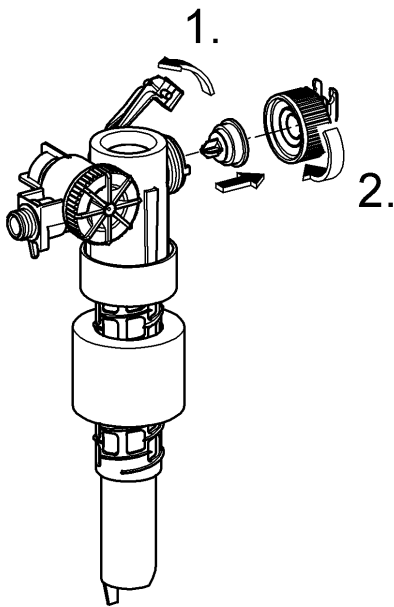

Design & Quality Engineering GROHE Germany

96.303.231/ÄM 220499/12.10

GROHE

 ENJOY WATER®

N DK FIN S

A series of 20 horizontal black lines spanning the width of the page, providing a ruled area for writing.