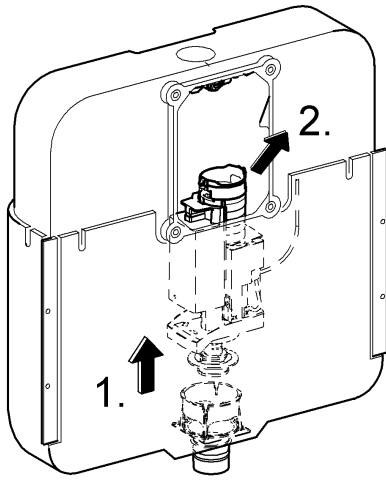

Design & Quality Engineering GROHE Germany

96.303.231/ÄM 220499/12.10

GROHE

 ENJOY WATER®

N DK FIN S

A series of 20 horizontal black lines spanning the width of the page, providing a ruled area for writing.