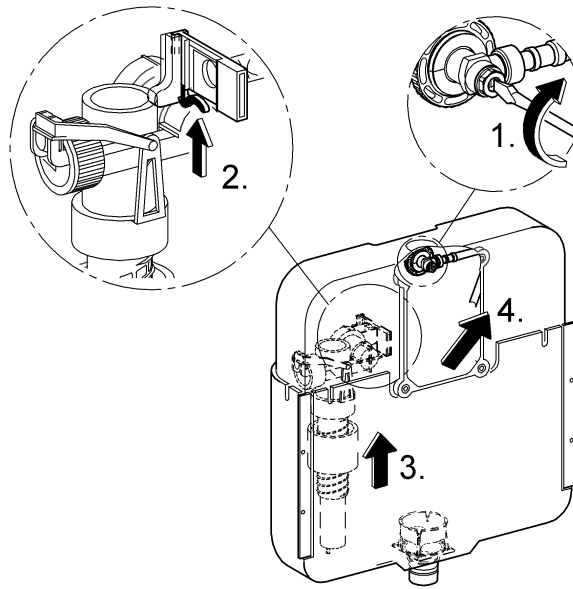

Design & Quality Engineering GROHE Germany

96.303.231/ÄM 220499/12.10

GROHE

 ENJOY WATER®

N DK FIN S

A series of 20 horizontal black lines spanning the width of the page, providing a ruled area for writing.