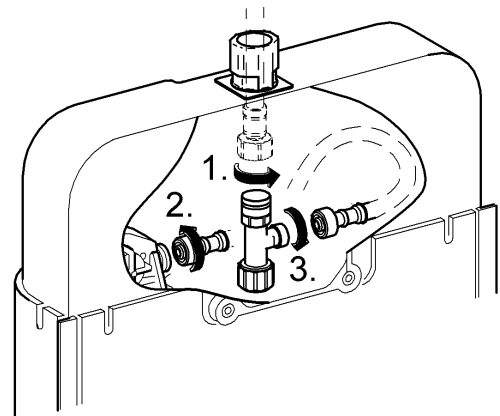

Design & Quality Engineering GROHE Germany

96.303.231/ÄM 220499/12.10

GROHE

 ENJOY WATER®

N DK FIN S

A series of 20 horizontal black lines spanning the width of the page, providing a ruled area for writing.