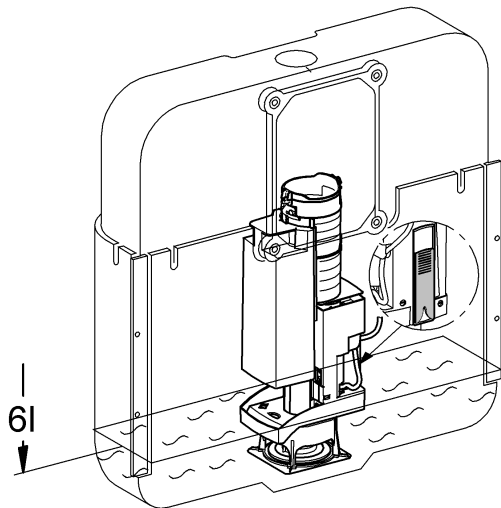

Design & Quality Engineering GROHE Germany

96.303.231/ÄM 220499/12.10

GROHE

 ENJOY WATER®

N DK FIN S

A series of 20 horizontal black lines spanning the width of the page, providing a ruled area for writing.