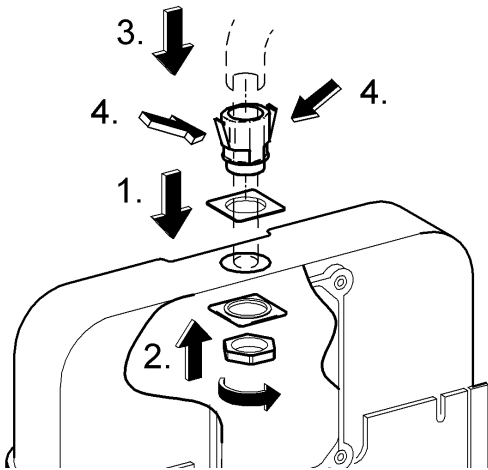

Design & Quality Engineering GROHE Germany

96.303.231/ÄM 220499/12.10

GROHE

 ENJOY WATER®

N DK FIN S

A series of 20 horizontal black lines spanning the width of the page, providing a ruled area for writing.