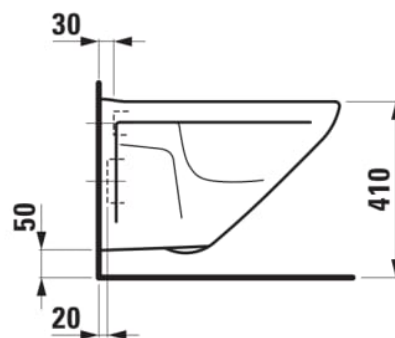

TECHNICAL DRAWINGS