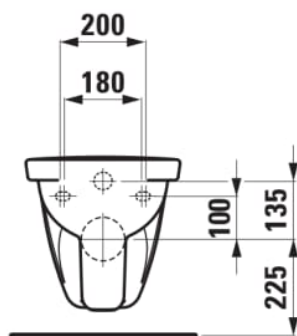

MODERNA/MODERNA R

Wall hung WC, wash down, with flushing rim

DIMENSIONS

Length	560 mm
Width	360 mm
Height	350 mm

COLOUR AND FINISH

000 White

OPTIONS

000 - standard option

SPECIFICATION TEXT

Wallhung WC pan washdown Laufen-MODERNA R, sanitary ceramic, for concealed cistern

EN 997, EN 33, 6/3-l-flush, dimensions 360 x 560 x 340 mm

Special feature: concealed surfaces directing water are fully glazed throughout, open water rim, vacuum checked

Average water consumption (L.) : 3.5

Outlet type : Horizontal

Water Inlet System : Back Inlet

Flushing system : Washdown

Rim type : Open

Installation type : Wall-hung

Shape : Round

Net weight (kg) : 17.5

Style : Neutral

TECHNICAL DRAWINGS

COMPATIBLE WITH

WC seat and cover 'liberty',
barrier-free, with extra
strong hinges and buffers

H898950...0001

WC seat without cover
'liberty', barrier-free, with
extra strong hinges and
buffers