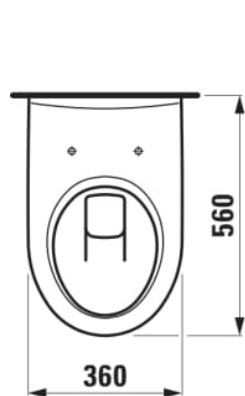

MODERNA/MODERNA R

Wall hung WC, wash down, with flushing rim

DIMENSIONS

Length	560 mm
Width	360 mm
Height	350 mm

COLOUR AND FINISH

000 White

OPTIONS

000 - standard option

SPECIFICATION TEXT

Wallhung WC pan washdown Laufen-MODERNA R, sanitary ceramic, for concealed cistern

EN 997, EN 33, 6/3-l-flush, dimensions 360 x 560 x 340 mm

Special feature: concealed surfaces directing water are fully glazed throughout, open water rim, vacuum checked

Average water consumption (L.) : 3.5

Outlet type : Horizontal

Water Inlet System : Back Inlet

Flushing system : Washdown

Rim type : Open

Installation type : Wall-hung

Shape : Round

Net weight (kg) : 17.5

Style : Neutral

TECHNICAL DRAWINGS

COMPATIBLE WITH

WC seat and cover 'liberty',
barrier-free, with extra
strong hinges and buffers

H898950...0001

WC seat without cover
'liberty', barrier-free, with
extra strong hinges and
buffers