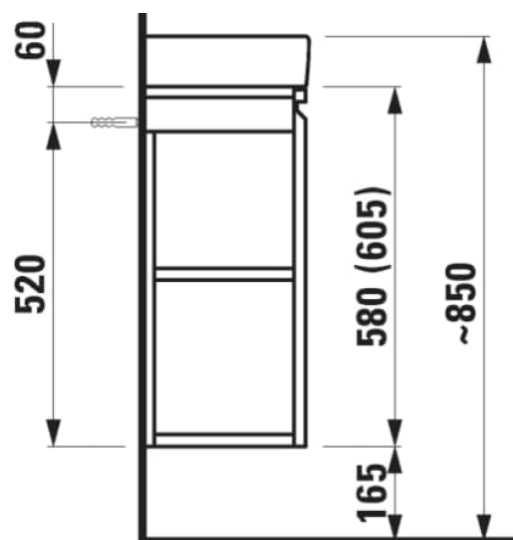

LAUFEN PRO S

Vanity unit, 1 door, right hinged, shelf left, open-sided, matches washbasin 815954

DIMENSIONS

Length	470 mm
Width	275 mm
Height	605 mm

COLOUR AND FINISH

■ 423 Wenge

SPECIFICATION TEXT

Body/Front – MDF board with PVC foil Integrated handle in the front  
 1 door  
 1 shelf (adjustable)  
 1 shelf left, side open

MOUNTING ACCESSORIES INCLUDED

Installation set for furniture, order no. 49120.6,.49114.0

MOUNTING ACCESSORIES EXCLUDED

Feet (2 pieces), aluminium, order no. 483104.Space saving siphon, order no. 894240

Adjustable legs	Furniture configuration : Doors	Right hand opening
Adjustable shelves	Installation type : Wall-hung	Taphole configuration : No tapholes
Basin position : Central	Internal drawers : 0	
Basin type : Vanity	Internal shelves : 1	
Door type : Hinged	Legs included : 0	
Doors and drawers combination : 1 door	Net weight (kg) : 16.6	

TECHNICAL DRAWINGS

## COMPATIBLE WITH

Set of adjustable feet (2  
pieces), height 215 mm,  
anodized aluminium  
surface

**H4831040960041**