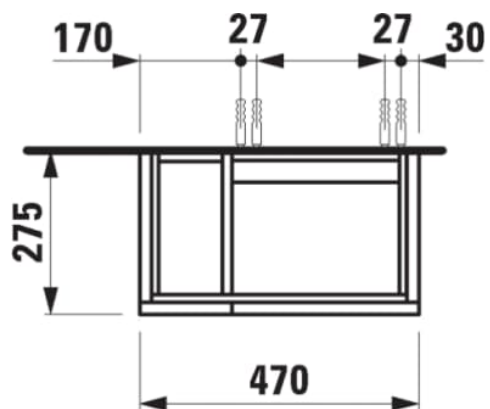

LAUFEN PRO S

Vanity unit, 1 door, right hinged, shelf left, open-sided, matches washbasin 815954

DIMENSIONS

Length	470 mm
Width	275 mm
Height	605 mm

COLOUR AND FINISH

■ 423 Wenge

SPECIFICATION TEXT

Body/Front – MDF board with PVC foil Integrated handle in the front  
 1 door  
 1 shelf (adjustable)  
 1 shelf left, side open

MOUNTING ACCESSORIES INCLUDED

Installation set for furniture, order no. 49120.6,.49114.0

MOUNTING ACCESSORIES EXCLUDED

Feet (2 pieces), aluminium, order no. 483104.Space saving siphon, order no. 894240

Adjustable legs	Furniture configuration : Doors	Right hand opening
Adjustable shelves	Installation type : Wall-hung	Taphole configuration : No tapholes
Basin position : Central	Internal drawers : 0	
Basin type : Vanity	Internal shelves : 1	
Door type : Hinged	Legs included : 0	
Doors and drawers combination : 1 door	Net weight (kg) : 16.6	

TECHNICAL DRAWINGS

## COMPATIBLE WITH

Set of adjustable feet (2  
pieces), height 215 mm,  
anodized aluminium  
surface

**H4831040960041**