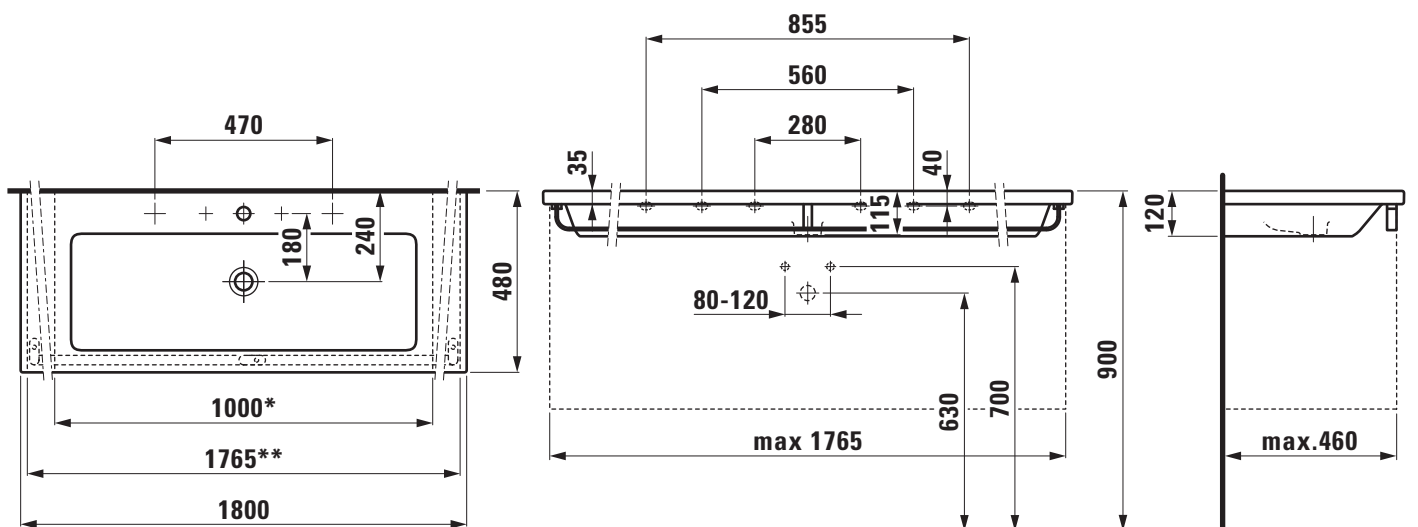

SET LIVING SQUARE

Countertop basin / cutable

81643.8

TECHNICAL DATA

Order no.	81643.8
Certified to	EN 14688
Dimensions	1800 x 480 mm
Inside dimensions of the basin	900 x 295 mm
Specification	Always to be fixed to the wall. Cutable to 1000 mm, with towel rail to 1765 mm Charge 104 – 1 centre tap hole, with overflow
Special specification	Charge 107 – 2 tap holes, with overflow Charge 108 – 3 tap holes, with overflow Charge 109 – without tap holes, with overflow Charge 136 – 3 tap holes, distance 8 inches, with overflow
Weight	45,0 kg
Accessories excl.	Towel rail, order no. 38143.5
Mounting acc. excl.	3x Mounting set M10 x 140 mm, order no. 89988.2

Otherwise When ordering the cut version use the order form for cutting

Colours see colour table

SPECIFICATION TEXT

Cutable countertop basin Laufen-LIVING SQUARE, sanitary ceramic EN 14688, dimensions 1800 x 480 mm, angular, 1 centre tap hole
Special feature: overflow channel glazed, cutable to 1000 mm, with towel rail cutable to 1765 mm, integrated shelves
Further options / accessories: 2 or 3 tap holes, without tap holes, with or without overflow, 3 tap holes distance 8 inches with overflow, towel rail 38143.5, furniture
Order no. 81643.8

TECHNICAL DRAWINGS / S 1 : 20

* = minimum measure for cutting / ** = minimum measure for cutting with towel rail