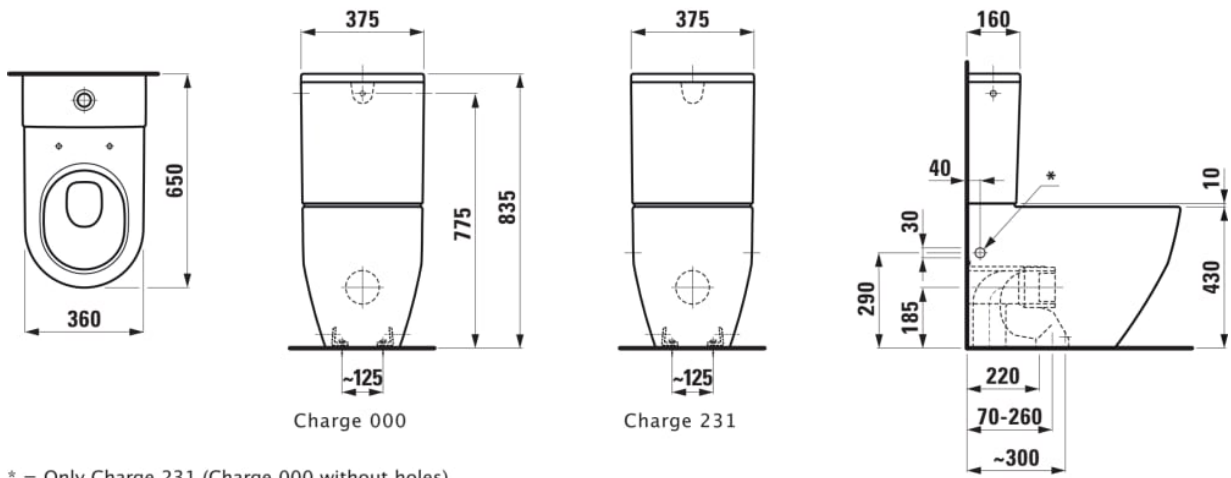

TECHNICAL DRAWINGS