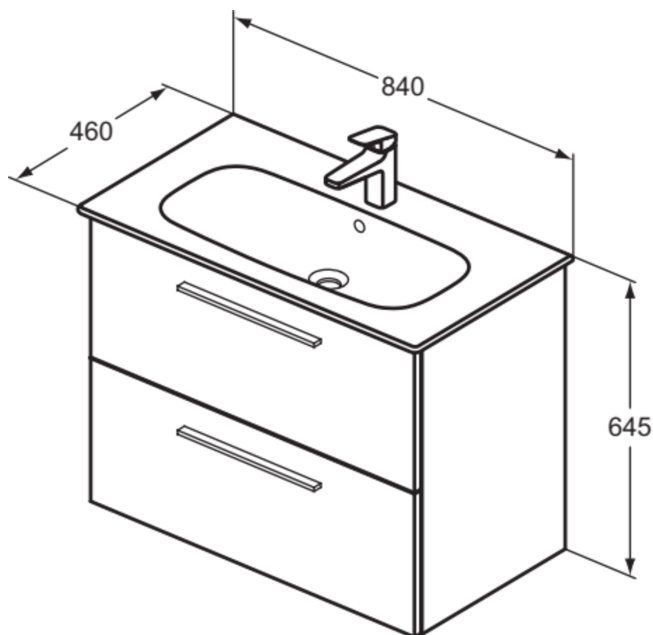

I.LIFE A

K8743NH

I.LIFE A | Basin unit 840x460x645 mm in greige matt finish, 2 drawer | Soft close, Assembled, Sustainably sourced wood

Image & drawing

General information

Product type:	Furniture
Sub product type:	Basin unit
Brand:	Ideal Standard
Suite name:	I.LIFE A
Designer:	Palomba Serafini Associati
Colour:	NH - Greige Matt
Surface finish effect:	matt
Height (mm):	645
Width (mm):	840
Length / Projection (mm):	460
Fixing method:	Fixing set
Net weight (kg):	0.00
EAN code:	4015413057011

Features

Soft close

Assembled

Sustainably sourced wood

Product specifications

Closing mechanism:	Soft-closing
Colour code:	NH
Colour description:	greige matt
Corner model:	No
Handle(s):	Required
Legs adjustable:	No
Material:	Wood
Material quality of structure / body:	MFC (Class E1)/MDF
Amount of drawers (total):	2
Amount of external drawers:	2
Opening mechanism:	Pull-to-open
PVD technology:	No
Reversible door:	No
Space-saving model:	No
Surface finish effect:	matt
Sustainably sourced wood:	Yes
With cutout section:	No
With interior lighting:	No
With legs:	No
With socket outlet:	No
With worktop:	No
Fixing material included:	Yes

I.LIFE A

K8743NH

I.LIFE A | Basin unit 840x460x645 mm in greige matt finish, 2 drawer | Soft close, Assembled, Sustainably sourced wood

Fixing method:

Fixing set

Mounting method:

Wall

Your local contact: