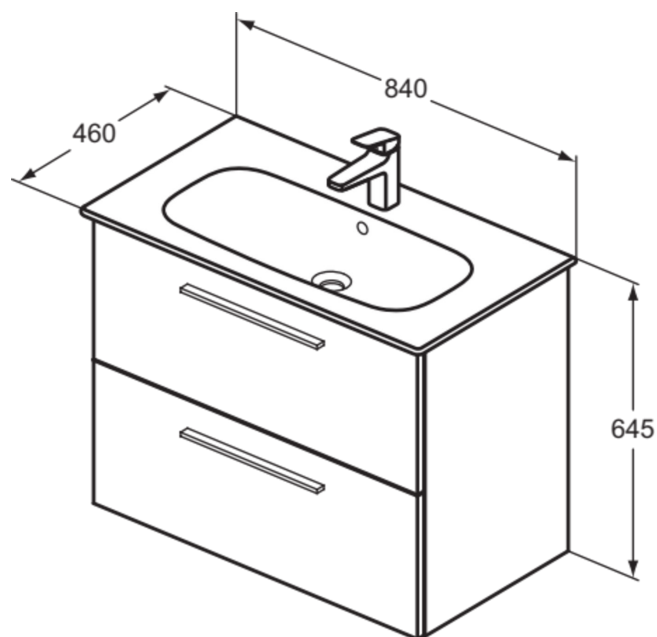

I.LIFE A

K8744NX

I.LIFE A | Basin unit 840x460x645 mm in natural oak finish, 2 drawer | Soft close, Assembled, Sustainably sourced wood

Image & drawing

General information

Product type:	Furniture
Sub product type:	Basin unit
Brand:	Ideal Standard
Suite name:	I.LIFE A
Designer:	Palomba Serafini Associati
Colour:	NX - Natural Oak
Surface finish effect:	matt
Height (mm):	645
Width (mm):	840
Length / Projection (mm):	460
Fixing method:	Fixing set
Net weight (kg):	0.00
EAN code:	4015413057172

Features

Soft close

Assembled

Sustainably sourced wood

Product specifications

Closing mechanism:	Soft-closing
Colour code:	NX
Colour description:	natural oak
Corner model:	No
Handle(s):	Required
Legs adjustable:	No
Material:	Wood
Material quality of structure / body:	MFC (Class E1)/MDF
Amount of drawers (total):	2
Opening mechanism:	Pull-to-open
PVD technology:	No
Reversible door:	No
Space-saving model:	No
Surface finish effect:	matt
Sustainably sourced wood:	Yes
With cutout section:	No
With interior lighting:	No
With legs:	No
With socket outlet:	No
With worktop:	No
Fixing material included:	Yes
Fixing method:	Fixing set