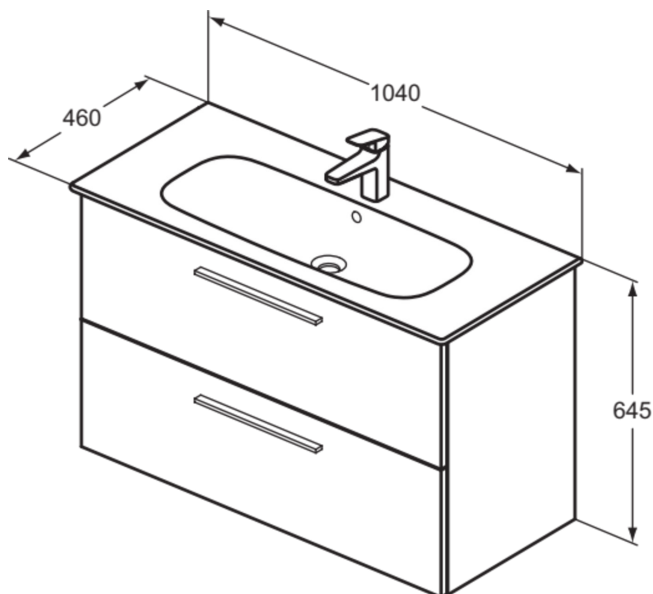

I.LIFE A

K8745DU

I.LIFE A | Basin unit 1040x460x645 mm in matt white finish, 2 drawer | Soft close, Assembled, Sustainably sourced wood

Image & drawing

General information

Product type:	Furniture
Sub product type:	Basin unit
Brand:	Ideal Standard
Suite name:	I.LIFE A
Designer:	Palomba Serafini Associati
Colour:	DU - Matt White
Surface finish effect:	matt
Height (mm):	645
Width (mm):	1040
Length / Projection (mm):	460
Fixing method:	Fixing set
Net weight (kg):	0.00
EAN code:	4015413057226

Features

Soft close

Assembled

Sustainably sourced wood

Product specifications

Closing mechanism:	Soft-closing
Colour code:	DU
Colour description:	matt white
Corner model:	No
Handle(s):	Required
Legs adjustable:	No
Material:	Wood
Material quality of structure / body:	MFC (Class E1)/MDF
Amount of drawers (total):	2
Amount of external drawers:	2
Opening mechanism:	Pull-to-open
PVD technology:	No
Reversible door:	No
Space-saving model:	No
Surface finish effect:	matt
Sustainably sourced wood:	Yes
With cutout section:	No
With interior lighting:	No
With legs:	No
With socket outlet:	No
With worktop:	No
Fixing material included:	Yes

I.LIFE A

K8745DU

I.LIFE A | Basin unit 1040x460x645 mm in matt white finish, 2 drawer | Soft close, Assembled, Sustainably sourced wood

Fixing method:

Fixing set

Mounting method:

Wall

Your local contact: