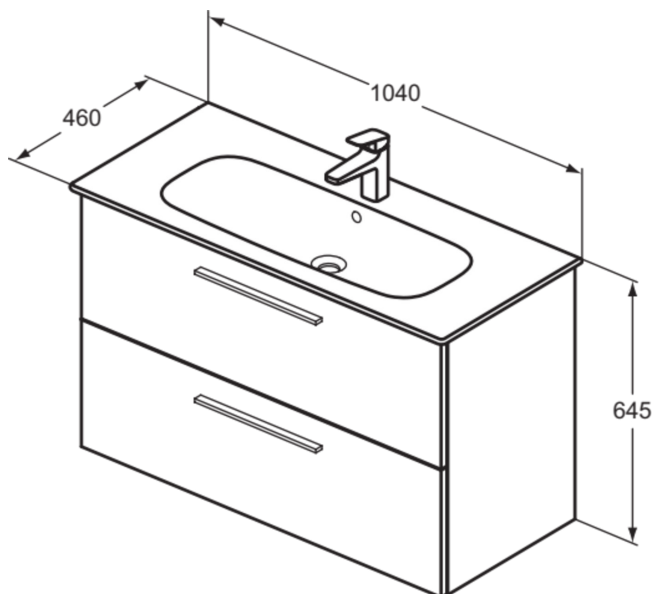

## K8746DU

I.LIFE A | Basin unit 1040x460x645 mm in matt white finish, 2 drawer | Soft close, Assembled, Sustainably sourced wood

### General information

Product type:	Furniture
Sub product type:	Basin unit
Brand:	Ideal Standard
Suite name:	I.LIFE A
Designer:	Palomba Serafini Associati
Colour:	DU - Matt White
Surface finish effect:	matt
Height (mm):	645
Width (mm):	1040
Length / Projection (mm):	460
Fixing method:	Fixing set
Net weight (kg):	0.00
EAN code:	4015413057387