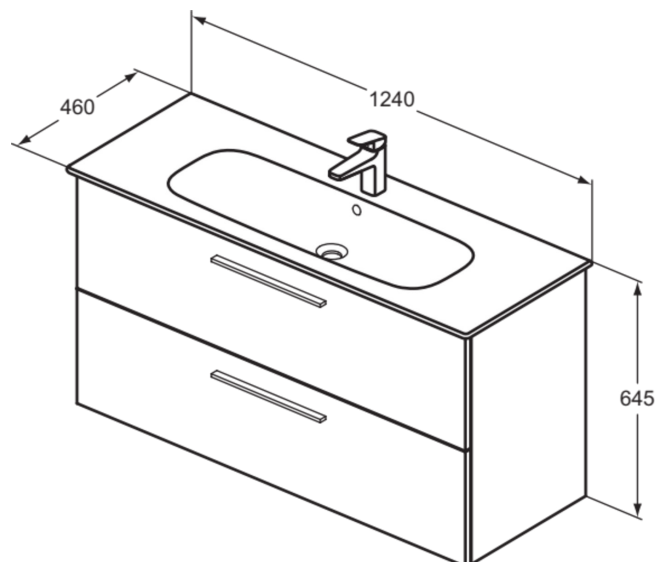

I.LIFE A

K8747NW

I.LIFE A | Basin unit 1240x460x645 mm in coffee oak finish, 2 drawer | Soft close, Assembled, Sustainably sourced wood

Image & drawing

General information

Product type:	Furniture
Sub product type:	Basin unit
Brand:	Ideal Standard
Suite name:	I.LIFE A
Designer:	Palomba Serafini Associati
Colour:	NW - Coffee Oak
Surface finish effect:	matt
Height (mm):	645
Width (mm):	1240
Length / Projection (mm):	460
Fixing method:	Fixing set
Net weight (kg):	0.00
EAN code:	4015413059510

Features

Soft close

Assembled

Sustainably sourced wood

Product specifications

Closing mechanism:	Soft-closing
Colour code:	NW
Colour description:	coffee oak
Corner model:	No
Handle(s):	Required
Legs adjustable:	No
Material:	Wood
Material quality of structure / body:	MFC (Class E1)/MDF
Amount of drawers (total):	2
Amount of external drawers:	2
Opening mechanism:	Pull-to-open
PVD technology:	No
Reversible door:	No
Space-saving model:	No
Surface finish effect:	matt
Sustainably sourced wood:	Yes
With cutout section:	No
With interior lighting:	No
With legs:	No
With socket outlet:	No
With worktop:	No
Fixing material included:	Yes

I.LIFE A

K8747NW

I.LIFE A | Basin unit 1240x460x645 mm in coffee oak finish, 2 drawer | Soft close, Assembled, Sustainably sourced wood

Fixing method:

Fixing set

Mounting method:

Wall

Your local contact: