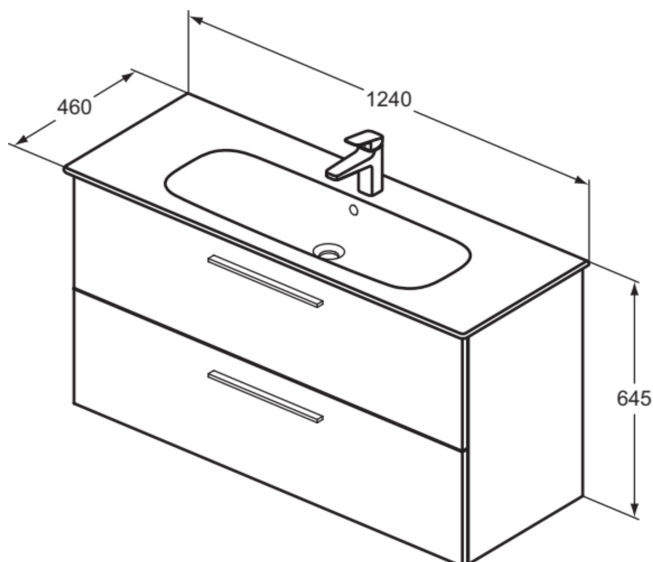

I.LIFE A

K8747DU

I.LIFE A | Basin unit 1240x460x645 mm in matt white finish, 2 drawer | Soft close, Assembled, Sustainably sourced wood

Image & drawing

General information

Product type:	Furniture
Sub product type:	Basin unit
Brand:	Ideal Standard
Suite name:	I.LIFE A
Designer:	Palomba Serafini Associati
Colour:	DU - Matt White
Surface finish effect:	matt
Height (mm):	645
Width (mm):	1240
Length / Projection (mm):	460
Fixing method:	Fixing set
Net weight (kg):	0.00
EAN code:	4015413061476

Features

Soft close

Assembled

Sustainably sourced wood

Product specifications

Closing mechanism:	Soft-closing
Colour code:	DU
Colour description:	matt white
Corner model:	No
Handle(s):	Required
Legs adjustable:	No
Material:	Wood
Material quality of structure / body:	MFC (Class E1)/MDF
Amount of drawers (total):	2
Amount of external drawers:	2
Opening mechanism:	Pull-to-open
PVD technology:	No
Reversible door:	No
Space-saving model:	No
Surface finish effect:	matt
Sustainably sourced wood:	Yes
With cutout section:	No
With interior lighting:	No
With legs:	No
With socket outlet:	No
With worktop:	No
Fixing material included:	Yes

I.LIFE A

K8747DU

I.LIFE A | Basin unit 1240x460x645 mm in matt white finish, 2 drawer | Soft close, Assembled, Sustainably sourced wood

Fixing method:

Fixing set

Mounting method:

Wall

Your local contact: