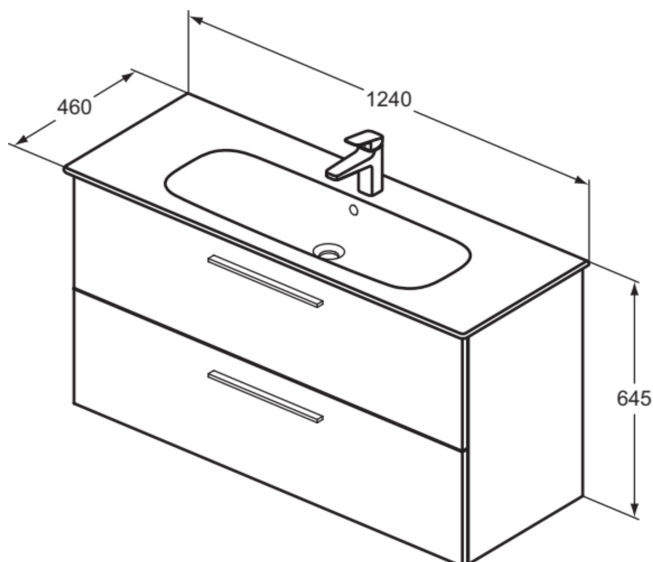

I.LIFE A

K8748NH

I.LIFE A | Basin unit 1240x460x645 mm in greige matt finish, 2 drawer | Soft close, Assembled, Sustainably sourced wood

Image & drawing

General information

Product type:	Furniture
Sub product type:	Basin unit
Brand:	Ideal Standard
Suite name:	I.LIFE A
Designer:	Palomba Serafini Associati
Colour:	NH - Greige Matt
Surface finish effect:	matt
Height (mm):	645
Width (mm):	1240
Length / Projection (mm):	460
Fixing method:	Fixing set
Net weight (kg):	0.00
EAN code:	4015413061889

Features

Soft close

Assembled

Sustainably sourced wood

Product specifications

Closing mechanism:	Soft-closing
Colour code:	NH
Colour description:	greige matt
Corner model:	No
Handle(s):	Required
Legs adjustable:	No
Material:	Wood
Material quality of structure / body:	MFC (Class E1)/MDF
Amount of drawers (total):	2
Opening mechanism:	Pull-to-open
PVD technology:	No
Reversible door:	No
Space-saving model:	No
Surface finish effect:	matt
Sustainably sourced wood:	Yes
With cutout section:	No
With interior lighting:	No
With legs:	No
With socket outlet:	No
With worktop:	No
Fixing material included:	Yes
Fixing method:	Fixing set

I.LIFE A

K8748NH

I.LIFE A | Basin unit 1240x460x645 mm in greige matt finish, 2 drawer | Soft close, Assembled, Sustainably sourced wood

Mounting method:

Wall

Your local contact:

België • Belgique

Ideal Standard Produktions-GmbH
Corporate Village - Frame 21 Building
Da Vincilaan 2
B-1935 Zaventem
☎ +32 2 325 66 00
✉ +32 2 325 66 01
www.idealstandard.be