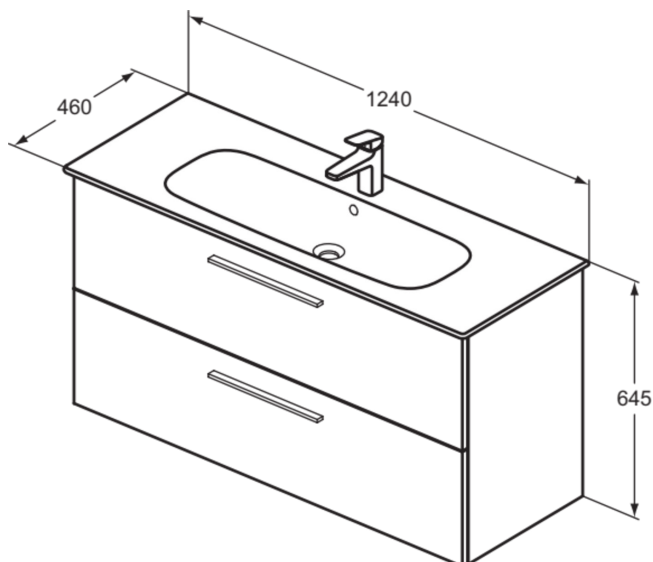

I.LIFE A

K8748NX

I.LIFE A | Basin unit 1240x460x645 mm in natural oak finish, 2 drawer | Soft close, Assembled, Sustainably sourced wood

Image & drawing

General information

Product type:	Furniture
Sub product type:	Basin unit
Brand:	Ideal Standard
Suite name:	I.LIFE A
Designer:	Palomba Serafini Associati
Colour:	NX - Natural Oak
Surface finish effect:	matt
Height (mm):	645
Width (mm):	1240
Length / Projection (mm):	460
Fixing method:	Fixing set
Net weight (kg):	0.00
EAN code:	4015413061940

Features

Soft close

Assembled

Sustainably sourced wood

Product specifications

Closing mechanism:	Soft-closing
Colour code:	NX
Colour description:	natural oak
Corner model:	No
Handle(s):	Required
Legs adjustable:	No
Material:	Wood
Material quality of structure / body:	MFC (Class E1)/MDF
Amount of drawers (total):	2
Opening mechanism:	Pull-to-open
PVD technology:	No
Reversible door:	No
Space-saving model:	No
Surface finish effect:	matt
Sustainably sourced wood:	Yes
With cutout section:	No
With interior lighting:	No
With legs:	No
With socket outlet:	No
With worktop:	No
Fixing material included:	Yes
Fixing method:	Fixing set