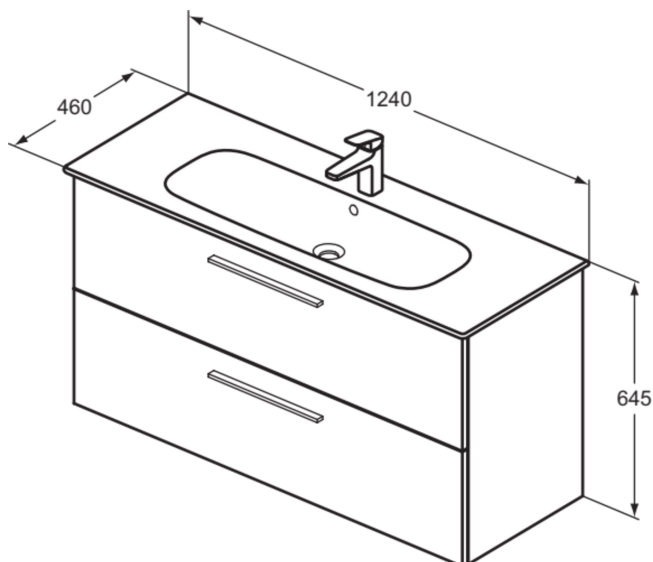

I.LIFE A

K8748NW

I.LIFE A | Basin unit 1240x460x645 mm in coffee oak finish, 2 drawer | Soft close, Assembled, Sustainably sourced wood

Image & drawing

General information

Product type:	Furniture
Sub product type:	Basin unit
Brand:	Ideal Standard
Suite name:	I.LIFE A
Designer:	Palomba Serafini Associati
Colour:	NW - Coffee Oak
Surface finish effect:	matt
Height (mm):	645
Width (mm):	1240
Length / Projection (mm):	460
Fixing method:	Fixing set
Net weight (kg):	0.00
EAN code:	4015413061957

Features

Soft close

Assembled

Sustainably sourced wood

Product specifications

Closing mechanism:	Soft-closing
Colour code:	NW
Colour description:	coffee oak
Corner model:	No
Handle(s):	Required
Legs adjustable:	No
Material:	Wood
Material quality of structure / body:	MFC (Class E1)/MDF
Amount of drawers (total):	2
Opening mechanism:	Pull-to-open
PVD technology:	No
Reversible door:	No
Space-saving model:	No
Surface finish effect:	matt
Sustainably sourced wood:	Yes
With cutout section:	No
With interior lighting:	No
With legs:	No
With socket outlet:	No
With worktop:	No
Fixing material included:	Yes
Fixing method:	Fixing set

I.LIFE A

K8748NW

I.LIFE A | Basin unit 1240x460x645 mm in coffee oak finish, 2 drawer | Soft close, Assembled, Sustainably sourced wood

Mounting method: Wall

Your local contact:

België • Belgique

Ideal Standard Produktions-GmbH
Corporate Village - Frame 21 Building
Da Vincilaan 2
B-1935 Zaventem
☎ +32 2 325 66 00
✉ +32 2 325 66 01
www.idealstandard.be