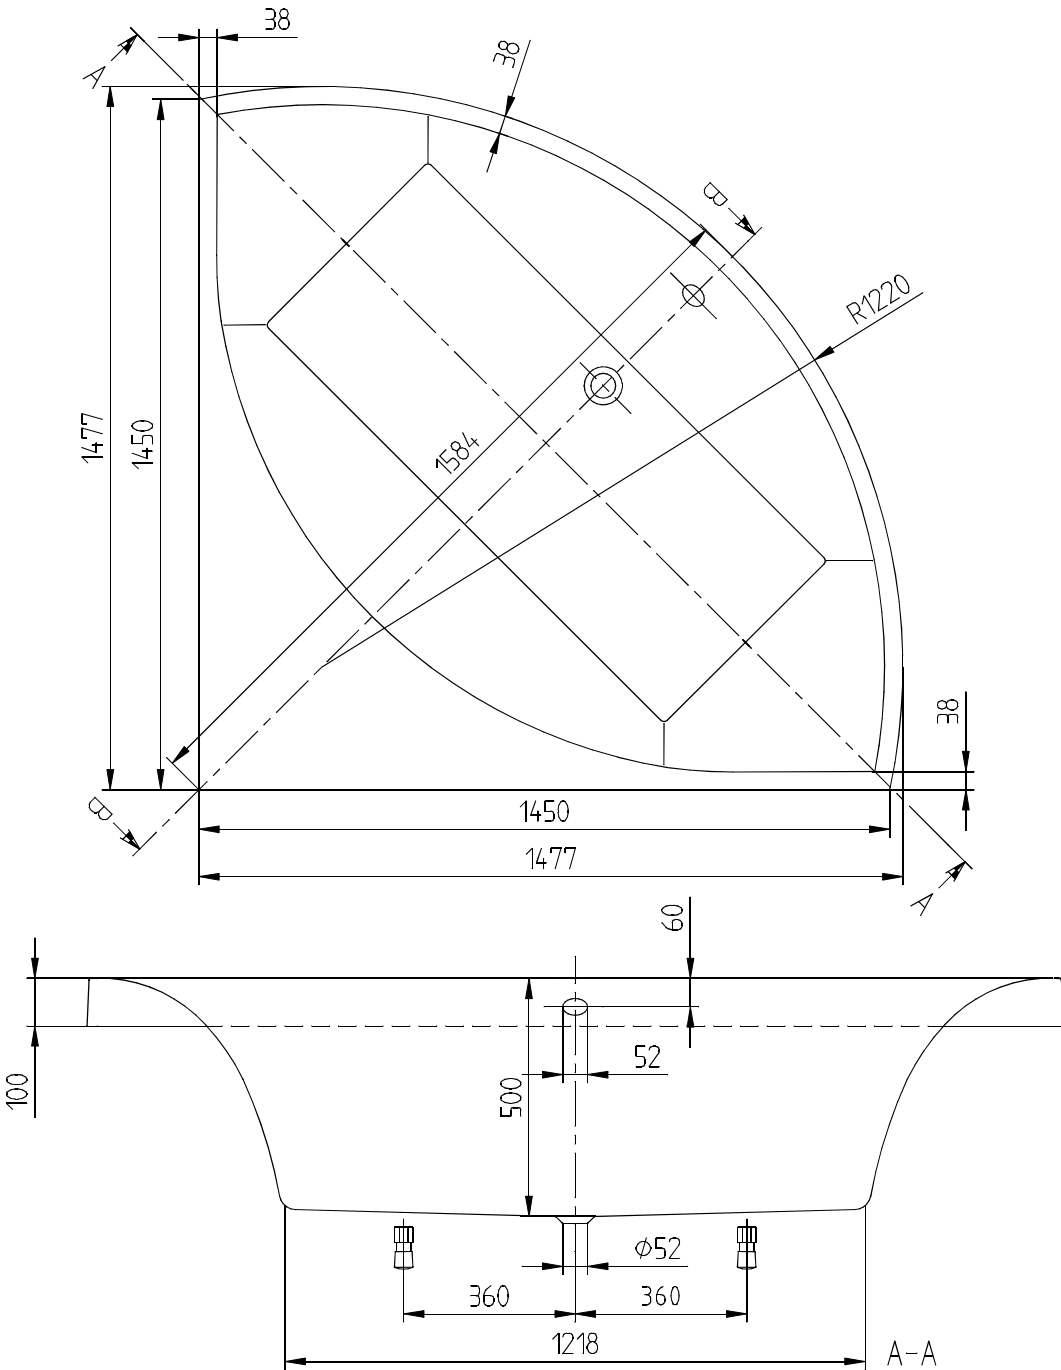

# UBQ145SQR3 SQUARO

  
**Villeroy & Boch**  
 1748

- This drawing is for information only.
- Dimensions on the actual product can deviate from this drawing.
- Claims about wrong dimensions on product or drawing will not be accepted.

SQUARO 1450x1450 UBQ145SQR3	 <b>Villeroy &amp; Boch</b> 1748
V02/ 20-04-2020	