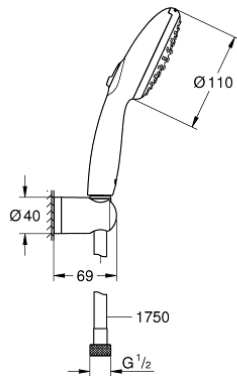

27 950 243 1 VITALIO START 110 WALL HOLDER SET 2 SPRAYS (RAIN, JET)

PRODUKTBESKRIVELSE

- Colour: matte black
- består av:
 - hand shower Vitalio Start 110 (27 946)
 - wall shower holder Vitalio Universal, non-adjustable (27 958)
 - shower hose VitalioFlex Trend 1750 mm 1/2" x 1/2" (28 742)
- GROHE Water Saving-teknologi for mindre vannforbruk
- GROHE SmartSwitch - easily rotate the dial to enjoy your preferred spray option
- GROHE DreamSpray perfekt strålemønster
- GROHE Long-Life-overflate
- SpeedClean antikalksystem
- Inner WaterGuide - inner insulation for surface and scalding protection
- ShockProof silikonring som forhindrer ødelagte dusjhoder
- maximum flow rate (at 3 bar): 8.5 l/min
- min. trykk 1.0 bar
- velegnet til gjennomstrømsvarmer
- suitable for screwing (including screws and dowels) or gluing (GROHE QuickGlue S 41 247 000 sold separately - x1 needed)
- holding force: max. 20 kg
- the specified holding capacity is valid for static (slowly applied) load and intended use only
- 5 color packaging
- Consumer edition

Pure Freude
an Wasser

27 950 243 1 VITALIO START 110 WALL HOLDER SET 2 SPRAYS (RAIN, JET)

RESERVEDELER , februar 2023 – now

1: Sil (Spare part-nr. 0700200M)