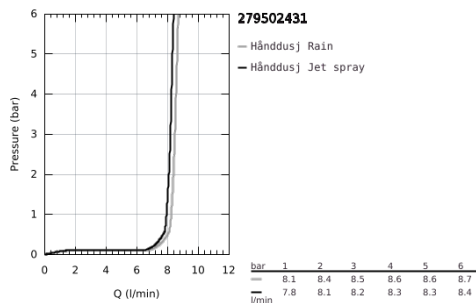

27 950 243 1 VITALIO START 110 WALL HOLDER SET 2 SPRAYS (RAIN, JET)

PRODUKTBESKRIVELSE

- Colour: matte black
- består av:
 - hand shower Vitalio Start 110 (27 946)
 - wall shower holder Vitalio Universal, non-adjustable (27 958)
 - shower hose VitalioFlex Trend 1750 mm 1/2" x 1/2" (28 742)
- GROHE Water Saving-teknologi for mindre vannforbruk
- GROHE SmartSwitch - easily rotate the dial to enjoy your preferred spray option
- GROHE DreamSpray perfekt strålemønster
- GROHE Long-Life-overflate
- SpeedClean antikalksystem
- Inner WaterGuide - inner insulation for surface and scalding protection
- ShockProof silikonring som forhindrer ødelagte dusjhoder
- maximum flow rate (at 3 bar): 8.5 l/min
- min. trykk 1.0 bar
- velegnet til gjennomstrømsvarmer
- suitable for screwing (including screws and dowels) or gluing (GROHE QuickGlue S 41 247 000 sold separately - x1 needed)
- holding force: max. 20 kg
- the specified holding capacity is valid for static (slowly applied) load and intended use only
- 5 color packaging
- Consumer edition

Pure Freude
an Wasser

27 950 243 1 VITALIO START 110 WALL HOLDER SET 2 SPRAYS (RAIN, JET)

RESERVEDELER , februar 2023 – now

1: Sil (Spare part-nr. 0700200M)