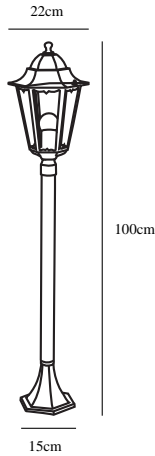

CARDIFF | GARDEN LIGHT | BLACK

74398003

nordlux®

Voltage (V): 230 Volt
IP degree: IP44
Maximum bulb wattage (W): 60W
Class (Class 1, Class 2, Class 3):
Class 1 (Earth contact)
Bulb base: E27
Parallel connection: True

Primary material: Aluminium
Secondary material: Glass
Color of the Glass: Clear
Suitable for Seaside: No
Color: Black

Height (cm): 100
Width (cm): 21
Tube Diameter (cm): 4
Shade Diameter (cm): 22
Outdoor base dimension (cm): 15

EAN: 5701581256972
TUN: 1382547
Item Number: 74398003

Pcs Per Master Carton: 3
Sales Box Height (cm): 43
Sales Box Width(cm): 21
Sales Box Depth (cm): 25
Sales Box Volume m³ : 0.0226
Product net weight (kg): 1.579

• Romantic design • Build-in parallel connection

Cardiff outdoor pillar light. The elegant pillar light has a height of 1 cm and is made of black lacquered aluminium. The pillar light can be used to illuminate the walkway leading to the front door.