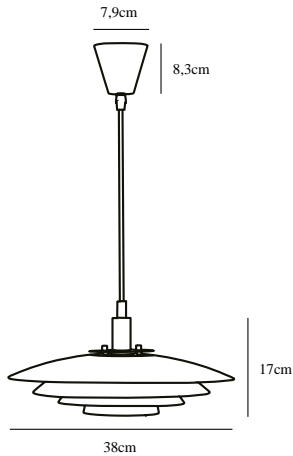

BRETAGNE | PENDANTS/SUSPENDED LIGHTING | nordlux®

WHITE

39489901

Voltage (V): 230 Volt
IP degree if the fixture includes
two types of IP degree: IP20
Maximum compatible bulb
wattage (W): 40W
Class (Class I, Class II, Class III):
Class 1 (Earth contact)
Lampholder type (eg, E27/E14,
etc): G9
Dimmerable: Yes with compatible
bulb

Primary material: Metal
Color of the cable: White
Length of the cable (cm): 200
Is the cable replaceable: False

Color: White
Height (cm): 17
Shade Diameter (cm): 38
Shade Height (cm): 17
EAN: 5701581330788
TUN: 1836698
Item Number: 39489901

Pcs Per Master Carton: 3
Sales Box Height (cm): 35
Sales Box Width(cm): 41
Sales Box Depth (cm): 11
Sales Box Volume m³ : 0.0158
Net weight of the luminaire (kg):
1.672

• Scandinavian classic design

Exclusive pendant light in metal. The streamlined design provides an even distribution of light.