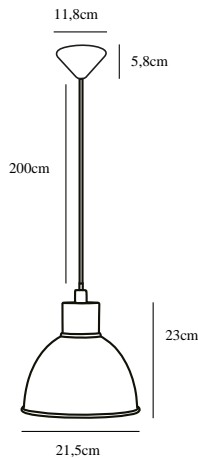

POP | PENDANTS/SUSPENDED LIGHTING | WHITE nordlux®

45833001

Voltage (V): 230 Volt
IP degree if the fixture includes two types of IP degree: IP20
Maximum compatible bulb wattage (W): 60W
Class (Class I, Class II, Class III): Class 2 (Double isolated)
Lampholder type (eg, E27/E14, etc): E27
Dimmerable: Yes with compatible bulb

Primary material: Metal
Color of the cable: White
Length of the cable (cm): 200
Is the cable replaceable: False

Color: White
Height (cm): 23
Shade Diameter (cm): 21.5
EAN: 5701581370685
TUN: 1902355
Item Number: 45833001
Pcs Per Master Carton: 3

Sales Box Height (cm): 22
Sales Box Width(cm): 22
Sales Box Depth (cm): 24
Sales Box Volume m³ : 0.0116
Net weight of the luminaire (kg): 0.64

• Contemporary and simple style • Contemporary and simple style

Pop from Nordlux is stylish and simple. The pendant light is made of metal and has a high-gloss white finish. Pop will hang beautifully over the dining or kitchen table.