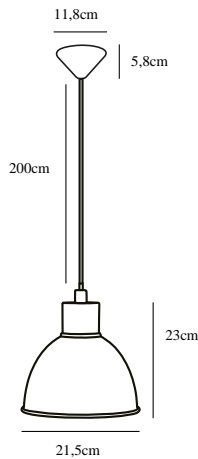

POP | PENDANTS/SUSPENDED LIGHTING | ANTHRACITE

nordlux®

45833050

Voltage (V): 230 Volt
IP degree if the fixture includes two types of IP degree: IP20
Maximum compatible bulb wattage (W): 60W
Class (Class I, Class II, Class III): Class 2 (Double isolated)
Lampholder type (eg, E27/E14, etc): E27
Dimmerable: Yes with compatible bulb

Primary material: Metal
Color of the cable: White
Length of the cable (cm): 200
Is the cable replaceable: False

Color: Anthracite
Height (cm): 23
Shade Diameter (cm): 21.5
EAN: 5701581371088
TUN: 1902359
Item Number: 45833050
Pcs Per Master Carton: 3

Sales Box Height (cm): 22
Sales Box Width(cm): 22
Sales Box Depth (cm): 24
Sales Box Volume m³ : 0.0116
Net weight of the luminaire (kg): 0.64

• Contemporary and simple style • Contemporary and simple style