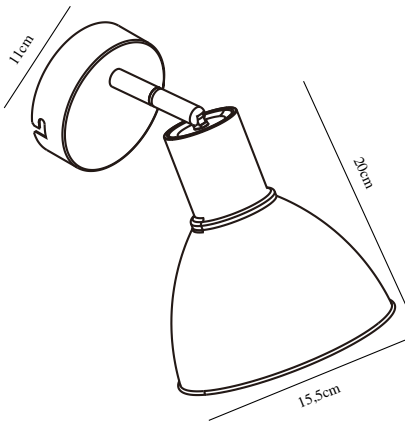

POP | WALL LIGHTING | BLACK

45841003

nordlux®

Voltage (V): 230 Volt
IP degree if the fixture includes two types of IP degree: IP20
Maximum compatible bulb wattage (W): 60W
Class (Class I, Class II, Class III): Class 2 (Double isolated)
Lampholder type (eg, E27/E14, etc): E27
Dimmerable: Yes with compatible bulb
Switch placement: On the cable

Color: Black
Height (cm): 20
Width (cm): 15.5
Tube Diameter (cm): 1.3
Shade Diameter (cm): 15.5
Projection (cm): 19

EAN: 5701581371385
TUN: 1902431
Item Number: 45841003
Pcs Per Master Carton: 3

Sales Box Height (cm): 16
Sales Box Width(cm): 20
Sales Box Depth (cm): 20
Sales Box Volume m³ : 0.0064
Net weight of the luminaire (kg): 0.64

Primary material: Metal
Color of the cable: Black
Length of the cable (cm): 180
Is the cable replaceable: True

• Contemporary and simple style • Contemporary and simple style

Elegant retro wall light made of metal with high-gloss finish. The light has a rotatable head and features a switch on the cord.