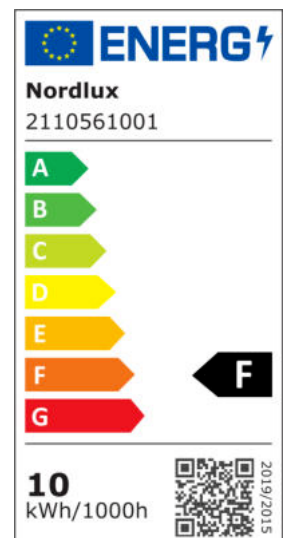

The Mona series has a curved, modern design that creates a beautiful upwards and downwards lighting effect on the wall. It has three-step Moodmaker™ dimmer operated by the switch on the included cable or your regular wall switch. The dimmer function adjusts the brightness of the light with one, two or three flicks of the switch. The convenient built-in memory function remembers your last dimmer setting.