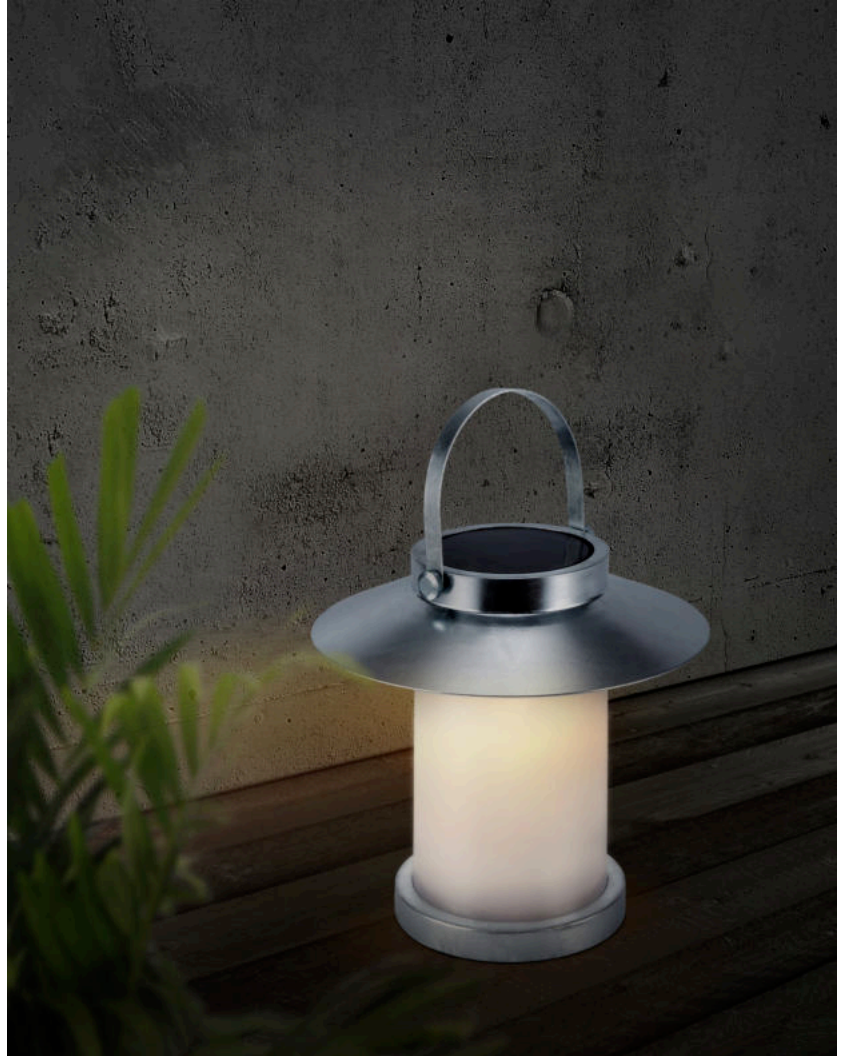

TEMPLE TO-GO 30 TO GO | BATTERY LIGHT | GALVANIZED

nordlux®

2218325031

Voltage (V): 220-240 Volt

IP degree: IP54

Class (Class 1, Class 2, Class 3):

Class 3 (12V)

Bulb base: LED Module

Switch placement: On the base

Parallel connection: False

Primary material: Galvanized steel

Secondary material: Plastic

Color of the cable: Black

Length of the cable (cm): 100

Surface material of the cable:

Plastic

Suitable for Seaside: Yes

Color: Galvanized

Height (cm): 22.2

Width (cm): 22.6

Shade Diameter (cm): 22.6

Outdoor base dimension (cm):

13,8

Temple is a portable, solar powered lamp by Danish design duo Says Who that balances elements from the classic lantern with a modern, streamlined design. Temple is the perfect light for your garden, terrace or balcony as it turns on automatically when darkness falls and provides a cosy, yet practical light. Made from durable galvanized steel that is well suited for harsh weather.