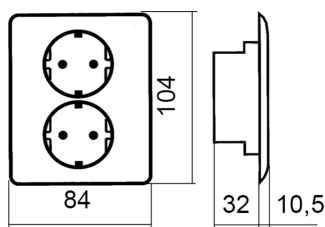

## Data Sheet 1510795

**Product:** RS DSO low Schuko screw black  
**EI-number:** 1510795  
**Mat.no:** EKO40009  
**EAN:** 17020160400090  
**Packing:** 5  
**Color:** Black

**Product description:** RS black low profile double socket outlet without earth and with thermoplastic cover. Screw-socket base. Delivered with shutters. Low profile double sockets can be installed in 1,5 flush mounted boxes. Two screws in the coverplate.

---

**Technical specifications:** Low profile double socket outlet  
Voltage: 16A / 250VAC  
Delivered with shutters  
Color: Black  
Halogenfree  
Degree of protection: IP20  
Screw terminals  
C-C distance: 60mm  
Mounting: 1,5 flush box  
Depth: 32mm  
Maximum torque: 1,2Nm (According to IEC 62196-1)  
Maximum cross section: 2,5mm<sup>2</sup>

### Size