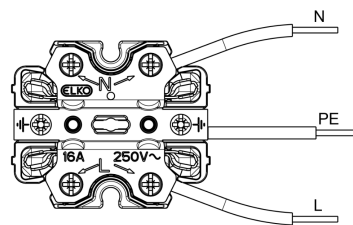

Wiring diagram

ELKO AS

E-mail: elko@elko.no
Internet: www.elko.no
Bank: 6219.05.15880
Org.no.: NO 911 382 563 MVA

ELKO Front office
Sandstuveien 68, NO-0680 Oslo
P.O.Box 6598 Etterstad, NO-0607 Oslo
Tel.: +47 67 80 73 00
Fax: +47 67 80 73 01

ELKO Plant
Sporpind Industriområde, NO-3340 Åmot
Tel.: +47 32 78 91 00
Fax: +47 32 78 91 01