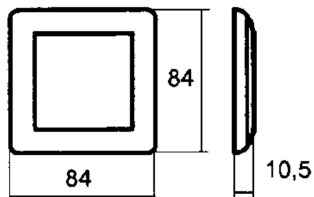

Data Sheet 1411711

Product: RS Classic 1-gang frame black
El-number: 1411711
Mat.no: EKO40013
EAN: 17020161400136
Packing: 10
Color: Black

Product description: Combinationframe RS black design for equipment with standard 56x56mm centralplate. Switches need in addition a locking frame L339 el.nr: 14 107 70 to fasten the combination plate to the switchbase. Combinationframes are also available in ELKO Plus design in following colors: polarwhite, aluminium and black.

Technical specifications: Flushmounting or as a frame in combination with surface boxes
Color: Black
1 hole
Thermoplastic
Halogenfree

Size

Wiring diagram

ELKO AS

E-mail: elko@elko.no
Internet: www.elko.no
Bank: 6219.05.15880
Org.no.: NO 911 382 563 MVA