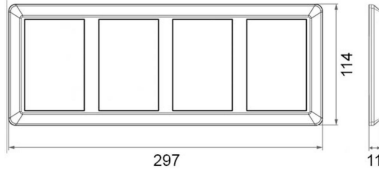

Product description: Combination plate RS black design for double socket outlets.
The boxes behind must be fixed close together by a short extension stub
el.nr: 12 237 75

Technical specifications: DSO frame 4 gang
Halogenfree
Color: Black

Size