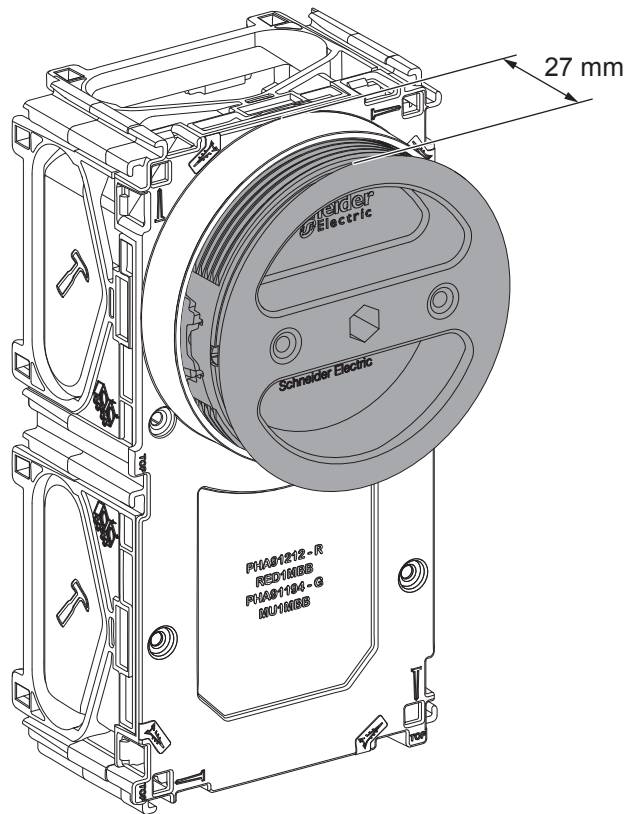

Multifix apparatus box - Ring adjustment

Box - Ring combination

Box Type	Ring Type	Board range
Low box	IMT80305 - Low ring	12 - 27 mm (Max.)
Low box	IMT80306 - High ring	24 - 39 mm (Max.)

NNZ5674700-00

Schneider-Electric Industries SAS,
35 Rue Joseph Monier,
92500 Rueil Malmaison,
France
www.se.com/contact

Schneider
Electric™

Multifix apparatus box - Ring adjustment

Box - Ring combination

Box Type	Ring Type	Board range
High box	IMT80305 - Low ring	24 - 39 mm (Max.)
High box	IMT80306 - High ring	24 - 51 mm (Max.)

NNZ5674700-00

Schneider-Electric Industries SAS,
35 Rue Joseph Monier,
92500 Reuil Malmaison,
France
www.se.com/contact

Schneider
Electric™

Multifix apparatus box - Ring adjustment

Box - Ring combination

Box Type	Ring Type	Board range
SE BB 1G	IMT80305 - Low ring	12 - 27 mm (Max.)
SE BB 1G	IMT80306 - High ring	24 - 39 mm (Max.)