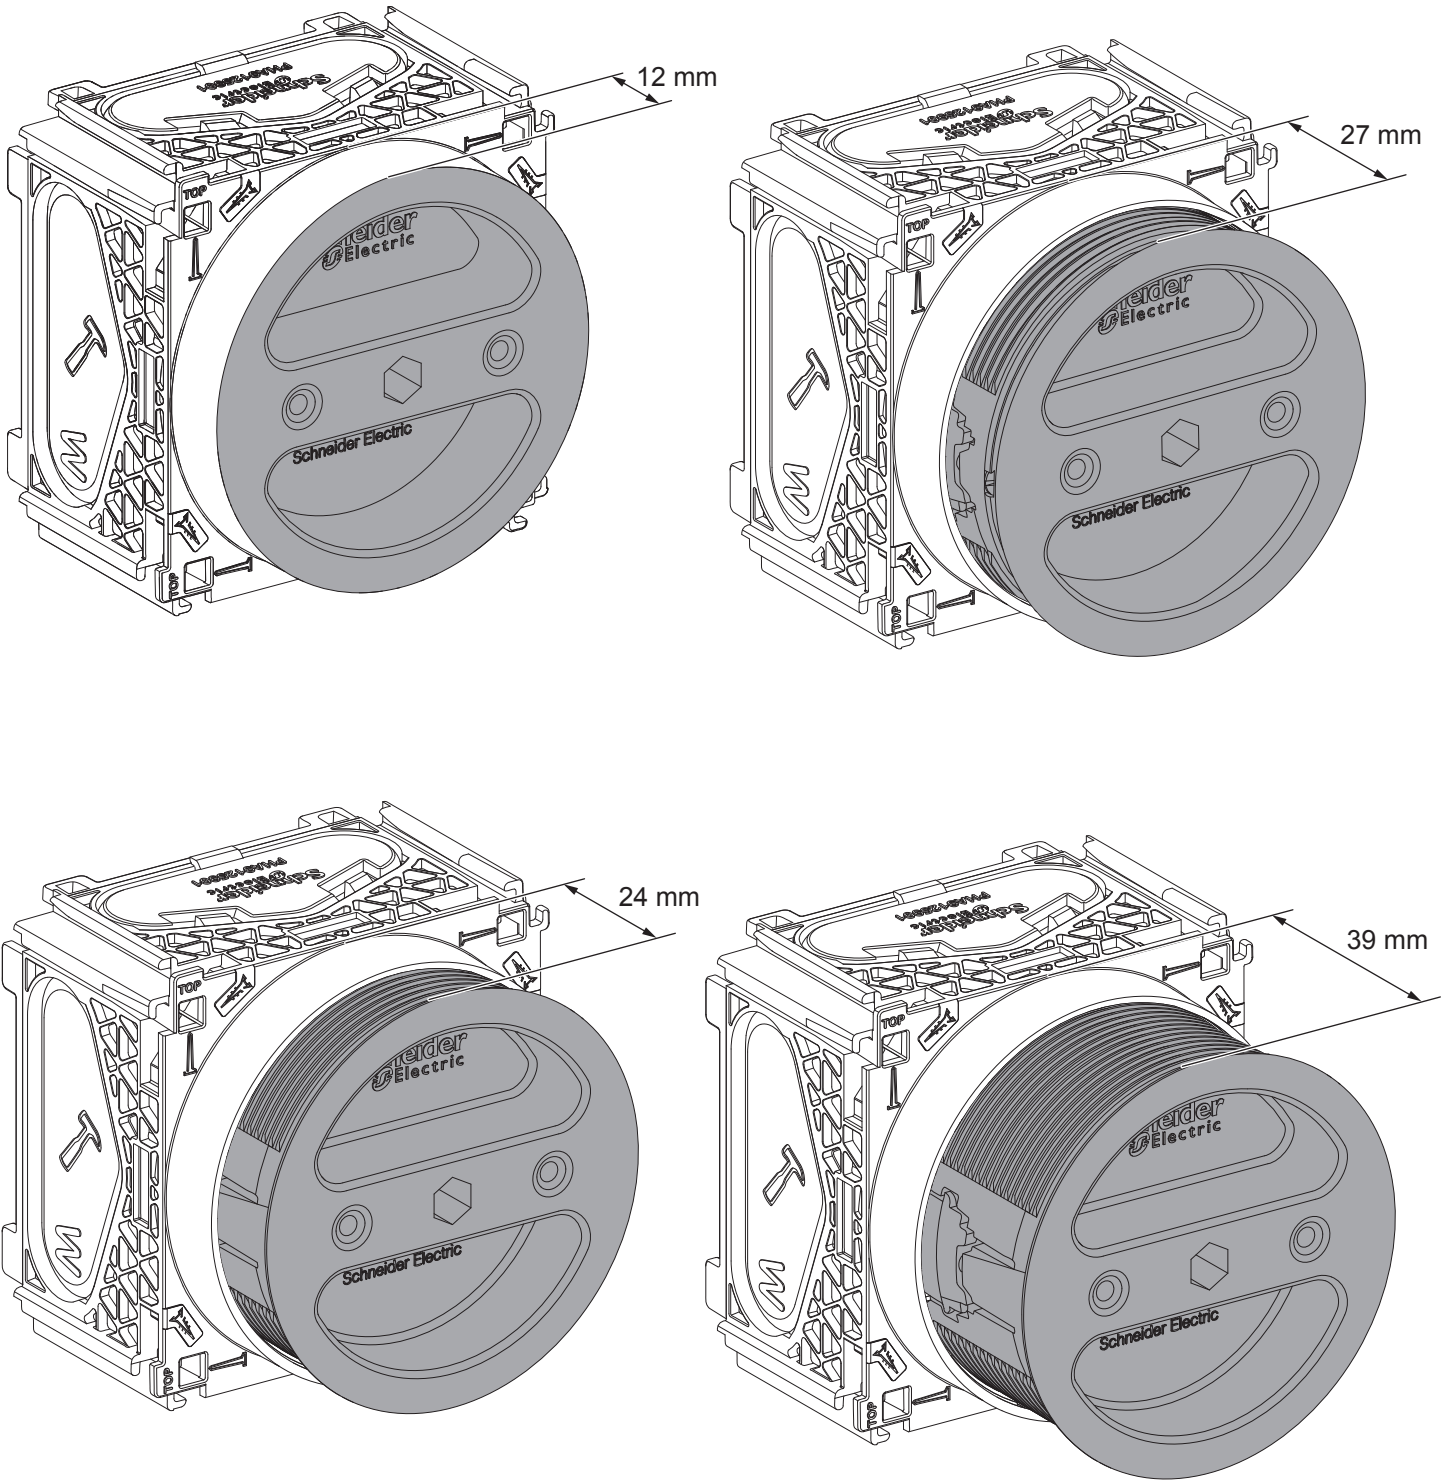

Multifix apparatus box - Ring adjustment

Box - Ring combination

Box Type	Ring Type	Board range
Low box	IMT80305 - Low ring	12 - 27 mm (Max.)
Low box	IMT80306 - High ring	24 - 39 mm (Max.)

NNZ5674700-00

Schneider-Electric Industries SAS,
35 Rue Joseph Monier,
92500 Rueil Malmaison,
France
www.se.com/contact

Schneider
Electric™

Multifix apparatus box - Ring adjustment

Box - Ring combination

Box Type	Ring Type	Board range
High box	IMT80305 - Low ring	24 - 39 mm (Max.)
High box	IMT80306 - High ring	24 - 51 mm (Max.)

NNZ5674700-00

Schneider-Electric Industries SAS,
35 Rue Joseph Monier,
92500 Reuil Malmaison,
France
www.se.com/contact

Schneider
Electric™

Multifix apparatus box - Ring adjustment

Box - Ring combination

Box Type	Ring Type	Board range
SE BB 1G	IMT80305 - Low ring	12 - 27 mm (Max.)
SE BB 1G	IMT80306 - High ring	24 - 39 mm (Max.)