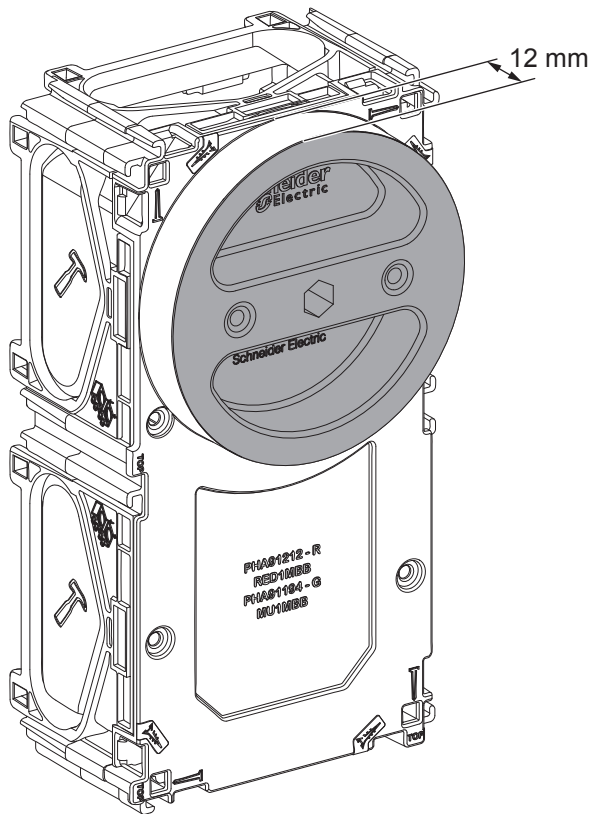

Multifix apparatus box - Ring adjustment

Box - Ring combination

Box Type	Ring Type	Board range
Low box	IMT80305 - Low ring	12 - 27 mm (Max.)
Low box	IMT80306 - High ring	24 - 39 mm (Max.)

NNZ5674700-00

Schneider-Electric Industries SAS,
35 Rue Joseph Monier,
92500 Rueil Malmaison,
France
www.se.com/contact

Schneider
Electric™

Multifix apparatus box - Ring adjustment

Box - Ring combination

Box Type	Ring Type	Board range
High box	IMT80305 - Low ring	24 - 39 mm (Max.)
High box	IMT80306 - High ring	24 - 51 mm (Max.)

NNZ5674700-00

Schneider-Electric Industries SAS,
35 Rue Joseph Monier,
92500 Reuil Malmaison,
France
www.se.com/contact

Schneider
Electric™

Multifix apparatus box - Ring adjustment

Box - Ring combination

Box Type	Ring Type	Board range
SE BB 1G	IMT80305 - Low ring	12 - 27 mm (Max.)
SE BB 1G	IMT80306 - High ring	24 - 39 mm (Max.)