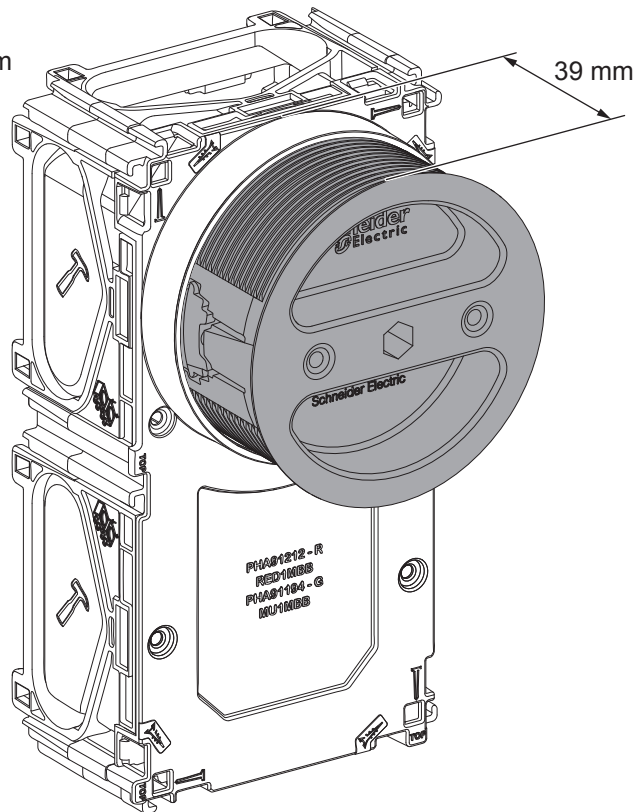

Multifix apparatus box - Ring adjustment

Box - Ring combination

Box Type	Ring Type	Board range
Low box	IMT80305 - Low ring	12 - 27 mm (Max.)
Low box	IMT80306 - High ring	24 - 39 mm (Max.)

NNZ5674700-00

Schneider-Electric Industries SAS,
35 Rue Joseph Monier,
92500 Rueil Malmaison,
France
www.se.com/contact

Schneider
Electric™

Multifix apparatus box - Ring adjustment

Box - Ring combination

Box Type	Ring Type	Board range
High box	IMT80305 - Low ring	24 - 39 mm (Max.)
High box	IMT80306 - High ring	24 - 51 mm (Max.)

NNZ5674700-00

Schneider-Electric Industries SAS,
35 Rue Joseph Monier,
92500 Reuil Malmaison,
France
www.se.com/contact

Schneider
Electric™

Multifix apparatus box - Ring adjustment

Box - Ring combination

Box Type	Ring Type	Board range
SE BB 1G	IMT80305 - Low ring	12 - 27 mm (Max.)
SE BB 1G	IMT80306 - High ring	24 - 39 mm (Max.)