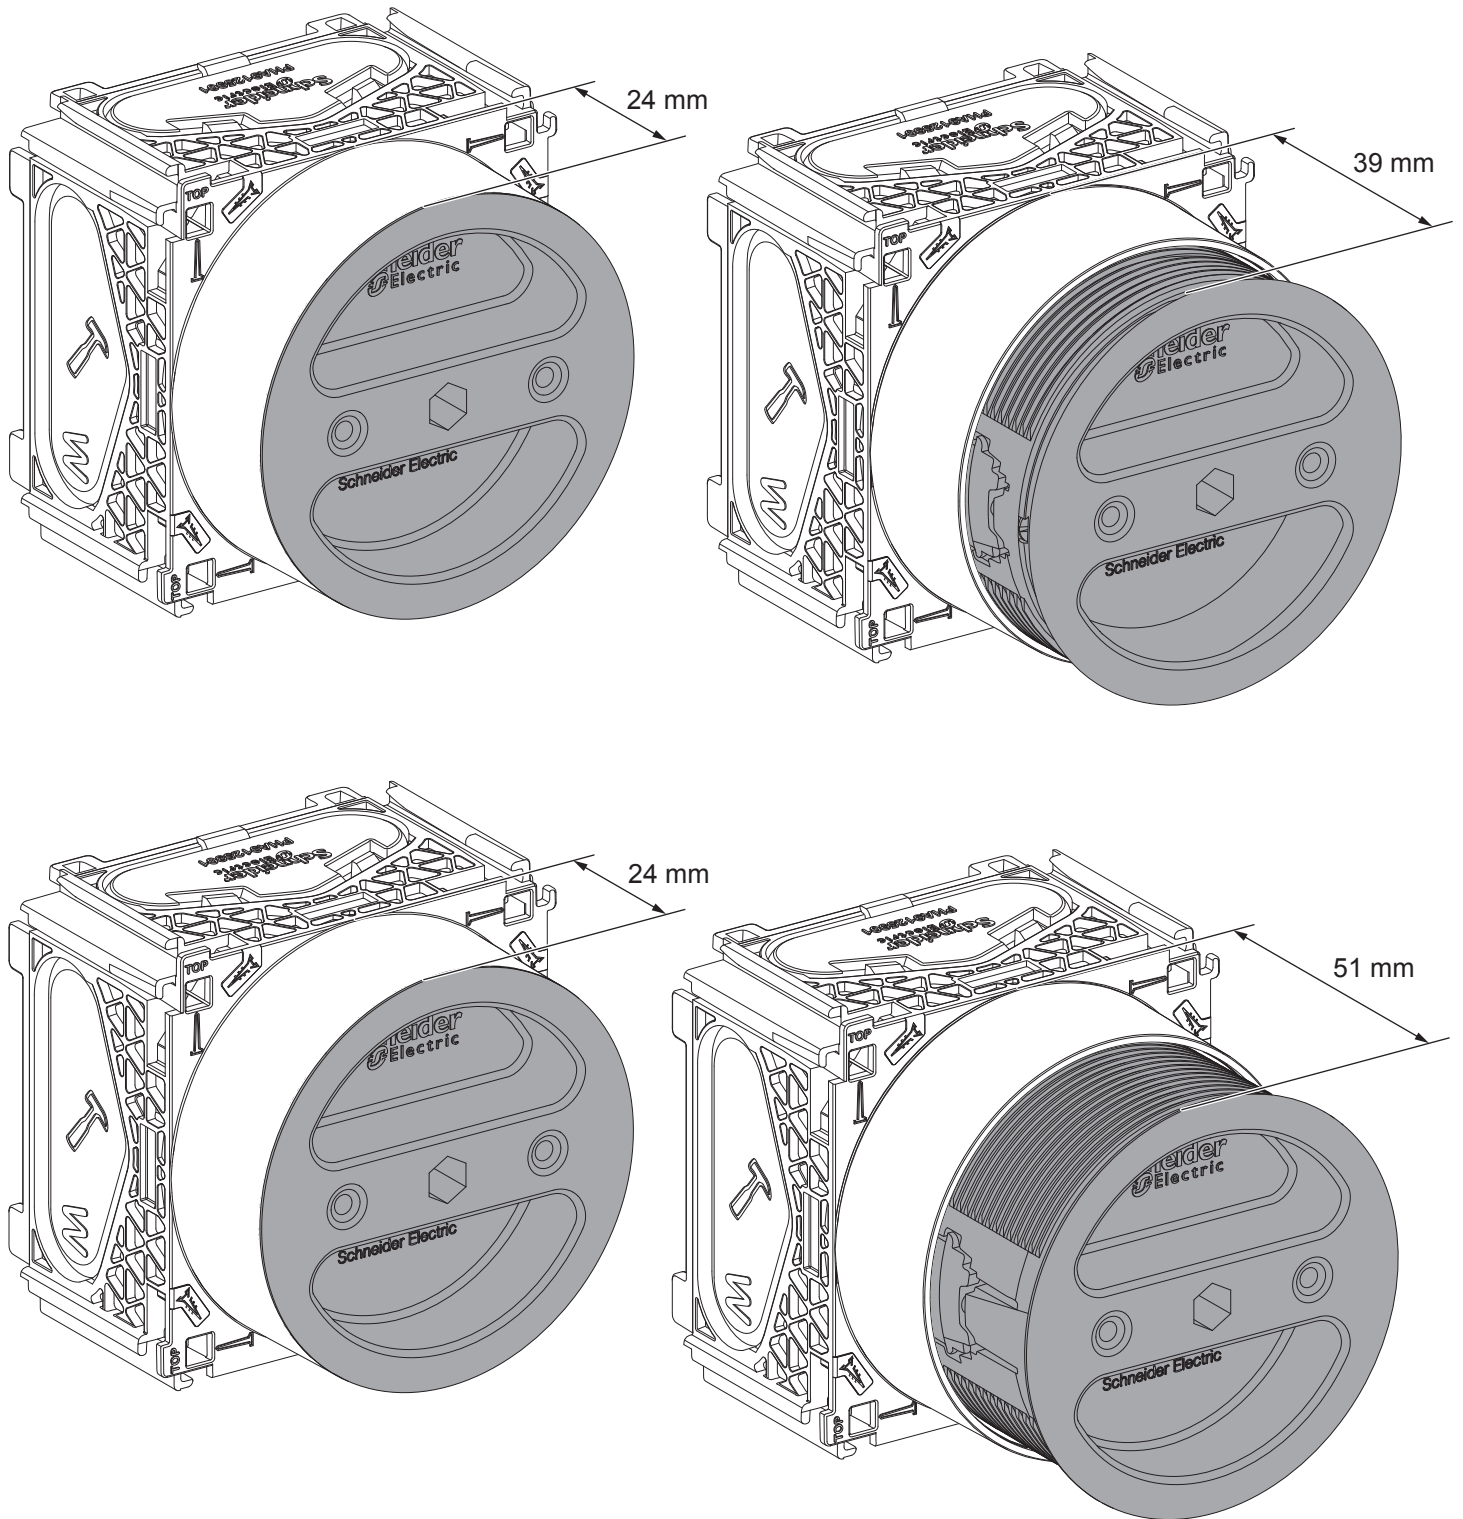

Multifix apparatus box - Ring adjustment

Box - Ring combination

Box Type	Ring Type	Board range
Low box	IMT80305 - Low ring	12 - 27 mm (Max.)
Low box	IMT80306 - High ring	24 - 39 mm (Max.)

NNZ5674700-00

Schneider-Electric Industries SAS,
35 Rue Joseph Monier,
92500 Rueil Malmaison,
France
www.se.com/contact

Schneider
Electric™

Multifix apparatus box - Ring adjustment

Box - Ring combination

Box Type	Ring Type	Board range
High box	IMT80305 - Low ring	24 - 39 mm (Max.)
High box	IMT80306 - High ring	24 - 51 mm (Max.)

NNZ5674700-00

Schneider-Electric Industries SAS,
35 Rue Joseph Monier,
92500 Reuil Malmaison,
France
www.se.com/contact

Schneider
Electric™

Multifix apparatus box - Ring adjustment

Box - Ring combination

Box Type	Ring Type	Board range
SE BB 1G	IMT80305 - Low ring	12 - 27 mm (Max.)
SE BB 1G	IMT80306 - High ring	24 - 39 mm (Max.)