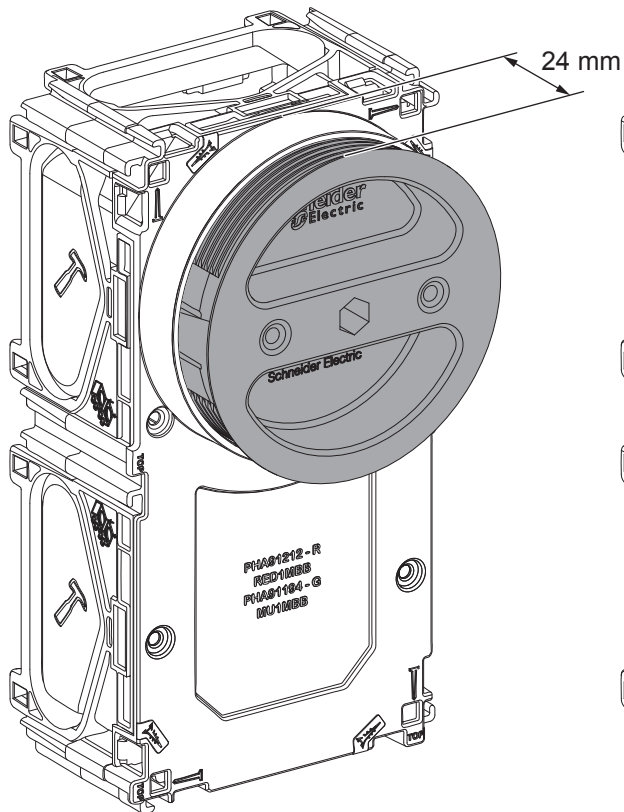

Multifix apparatus box - Ring adjustment

Box - Ring combination

Box Type	Ring Type	Board range
Low box	IMT80305 - Low ring	12 - 27 mm (Max.)
Low box	IMT80306 - High ring	24 - 39 mm (Max.)

NNZ5674700-00

Schneider-Electric Industries SAS,
35 Rue Joseph Monier,
92500 Rueil Malmaison,
France
www.se.com/contact

Schneider
Electric™

Multifix apparatus box - Ring adjustment

Box - Ring combination

Box Type	Ring Type	Board range
High box	IMT80305 - Low ring	24 - 39 mm (Max.)
High box	IMT80306 - High ring	24 - 51 mm (Max.)

NNZ5674700-00

Schneider-Electric Industries SAS,
35 Rue Joseph Monier,
92500 Reuil Malmaison,
France
www.se.com/contact

Schneider
Electric™

Multifix apparatus box - Ring adjustment

Box - Ring combination

Box Type	Ring Type	Board range
SE BB 1G	IMT80305 - Low ring	12 - 27 mm (Max.)
SE BB 1G	IMT80306 - High ring	24 - 39 mm (Max.)