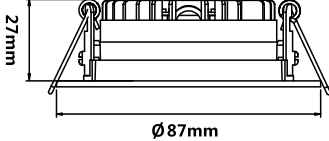

6W
400LM
2000K-3000K
40°
25°
IP44

INKLUDERT DIMMBAR DRIVER/
INCLUDED DIMMABLE DRIVER.

ART.: DOWNLIGHT BOX

MÅL / MEASURES

CUT OUT : Ø75MM

IP44

MINIMUM DISTANCE TO FLAMMABLE MATERIAL IN THE BEAM DIRECTION /
MINIMUM AVSTAND TIL BRENNBART MATERIALE I ARMATURETS STRÅLERETNING