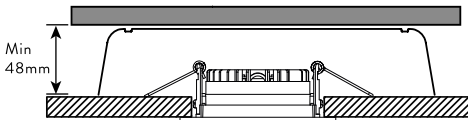

LED EFFEKT:
LYSSTYRKE:
FARGETEMPERATUR:
LYS SPREDNING:
VINKLING/TILT:
TETHETSGRAD:
LEVERES MED DIMMBAR DRIVER.

6W
400LM
2000K-3000K
40°
25°
IP44

LED POWER:
LUMINOUS EFFICIENCY:
COLOR TEMPERATURE:
BEAM ANGLE:
TILT:
IP RATING:
DIMMABLE DRIVER INCLUDED.

6W
400LM
2000K-3000K
40°
25°
IP44

INKLUDERT DIMMBAR DRIVER/
INCLUDED DIMMABLE DRIVER.

ART.: DOWNLIGHT BOX

MÅL / MEASURES

CUT OUT : Ø75MM

IP44

MINIMUM DISTANCE TO FLAMMABLE MATERIAL IN THE BEAM DIRECTION /
MINIMUM AVSTAND TIL BRENNBART MATERIALE I ARMATURETS STRÅLERETNING