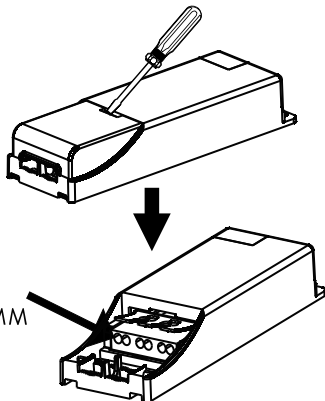

ALMA INSTRUCTION MANUAL

ART NO.: 401025/401026/401027

TREND®

B E L Y S N I N G

2000K-3000K Ra90 400LM 220~240V
50/60Hz 140mA LED 6W IP44

RoHS

IP44

kan brukes utendørs under tak

SOLID OG STILIG DOWNLIGHT. DOWNLIGHTEN KAN DIMMES HELT NED FLIMMERFRITT.
LAV HØYDE.
EKSTERN DRIVER MED HURTIGKOBLING FOR RASKERE OG ENKLERE INSTALLASJON.
DIMBAR. 5 ÅRS GARANTI PÅ DRIVER!
ENKEL INSTALLERING. MONTERES UTEN VERKTØY.

SOLID AND CLASSY DOWNLIGHT. THE DOWNLIGHT CAN BE DIMMED COMPLETELY FLICKER-FREE.
LOW HEIGHT.
EXTERNAL DRIVER WITH QUICK CONNECTION FOR FASTER AND EASIER INSTALLATION.
DIMMABLE. 5 YEAR WARRANTY ON THE DRIVER!
EASY INSTALLATION. INSTALL WITHOUT TOOLS.

LED EFFEKT:
LYSSTYRKE:
FARGETEMPERATUR:
LYS SPREDNING:
VINKLING/TILT:
TETHETSGRAD:
LEVERES MED DIMMBAR DRIVER.

6W
400LM
2000K-3000K
40°
25°
IP44

LED POWER:
LUMINOUS EFFICIENCY:
COLOR TEMPERATURE:
BEAM ANGLE:
TILT:
IP RATING:
DIMMABLE DRIVER INCLUDED.

6W
400LM
2000K-3000K
40°
25°
IP44

INKLUDERT DIMMBAR DRIVER/
INCLUDED DIMMABLE DRIVER.

ART.: DOWNLIGHT BOX