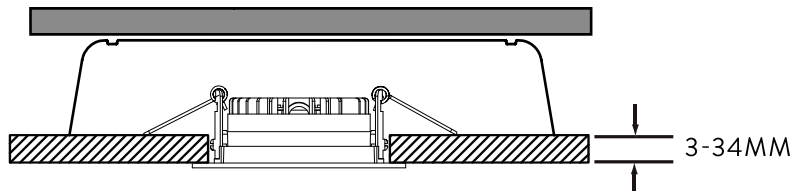

LED EFFEKT:
LYSSTYRKE:
FARGETEMPERATUR:
LYS SPREDNING:
VINKLING/TILT:
TETHETSGRAD:
LEVERES MED DIMMBAR DRIVER.

6W
400LM
2000K-3000K
40°
25°
IP44

LED POWER:
LUMINOUS EFFICIENCY:
COLOR TEMPERATURE:
BEAM ANGLE:
TILT:
IP RATING:
DIMMABLE DRIVER INCLUDED.

6W
400LM
2000K-3000K
40°
25°
IP44

INKLUDERT DIMMBAR DRIVER/
INCLUDED DIMMABLE DRIVER.

ART.: DOWNLIGHT BOX

MÅL / MEASURES

CUT OUT : Ø75MM

IP44

MINIMUM DISTANCE TO FLAMMABLE MATERIAL IN THE BEAM DIRECTION /
MINIMUM AVSTAND TIL BRENNBART MATERIALE I ARMATURETS STRÅLERETNING