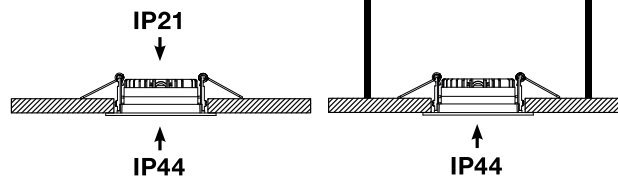

6W
400LM
2000K-3000K
40°
25°
IP44

INKLUDERT DIMMBAR DRIVER/
INCLUDED DIMMABLE DRIVER.

ART.: DOWNLIGHT BOX

MÅL / MEASURES

CUT OUT : Ø75MM

IP44

MINIMUM DISTANCE TO FLAMMABLE MATERIAL IN THE BEAM DIRECTION /
MINIMUM AVSTAND TIL BRENNBART MATERIALE I ARMATURETS STRÅLERETNING