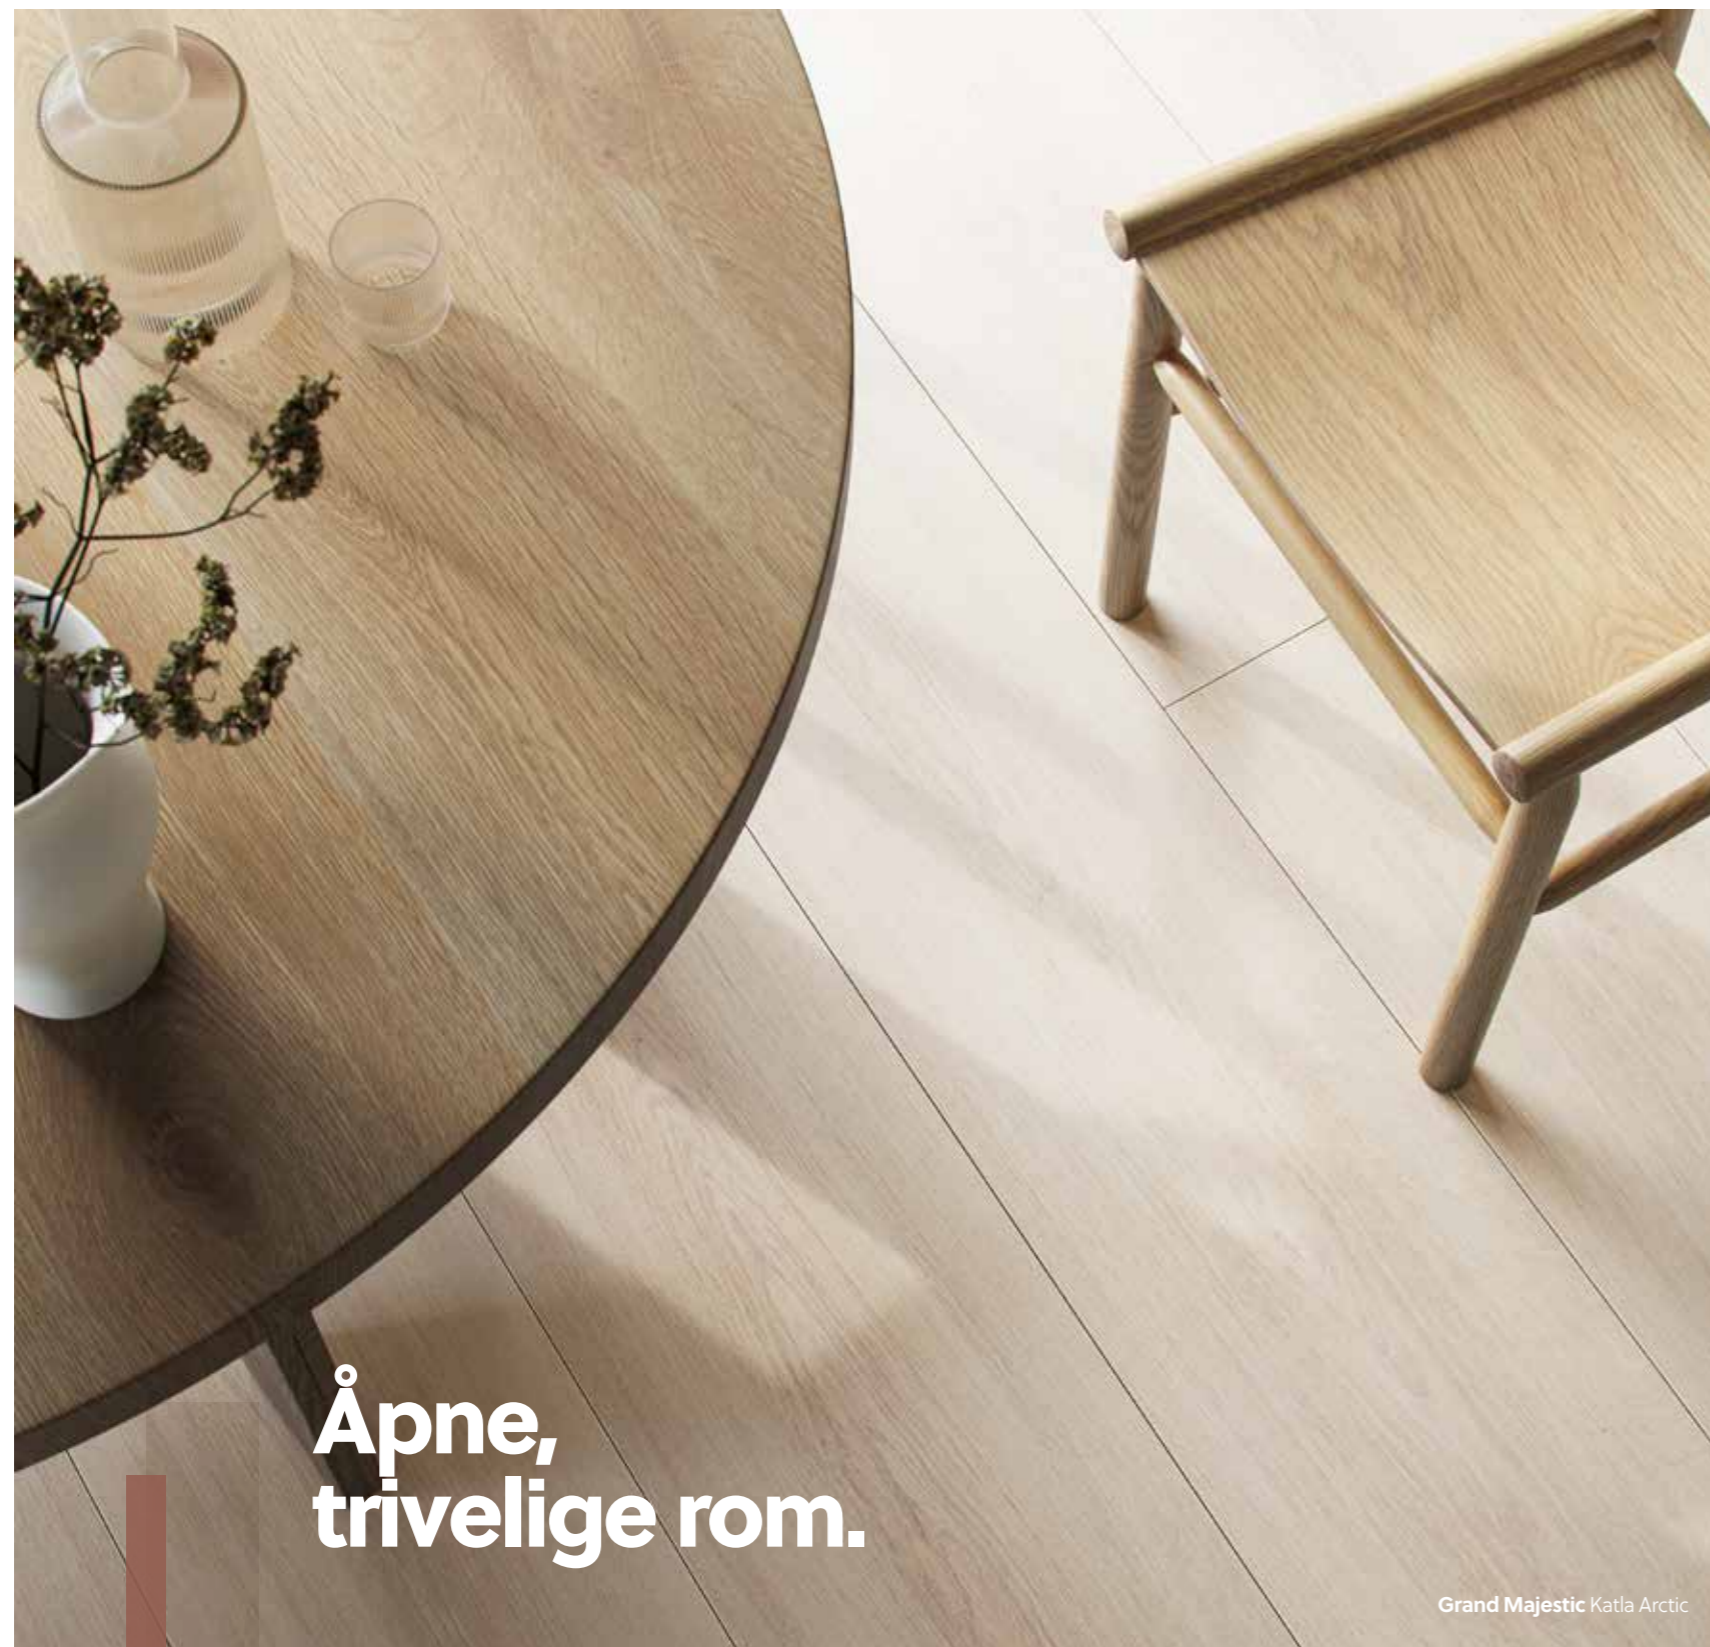

Åpne,
trivelige rom.

Grand Majestic Katla Arctic

Dette er Grand Majestic.

Navnet på kolleksjonen sier det meste: topp kvalitet og størrelser som tar pusten fra deg.

Med en lengde på 2,4 meter og en bredde på 30 cm gir bordene i Grand Majestic-kolleksjonen rommet en følelse av luft og åpenhet. De åtte ulike dekorene har varierende trestrukturer, vakker design og en elegant, oljet finish.

Denne kolleksjonen utstråler den beroligende følelsen som naturen gir, og har styrken til å takle alt livet har å by på.