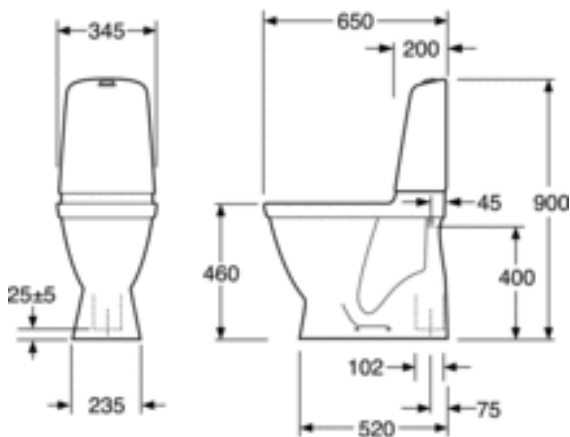

Packaging

L: 680,00 x W: 360,00 x H: 980,00 mm.

Vikt: 31,00 kg

ENERGY LABELING AND CERTIFICATIONS

- The product follows AMA recommendations, SS-EN 33 dimensioning and SS-EN 997 function. Complies with Safe Water installation requirements. CE approved

ASSEMBLING & CARE

Floor mounting with four stainless steel screws and plastic caps. Or floor mounting with glue. The rounded cistern and the small outer dimensions makes it suitable for corner installations. Please refer to the installation manual. Fittings included.