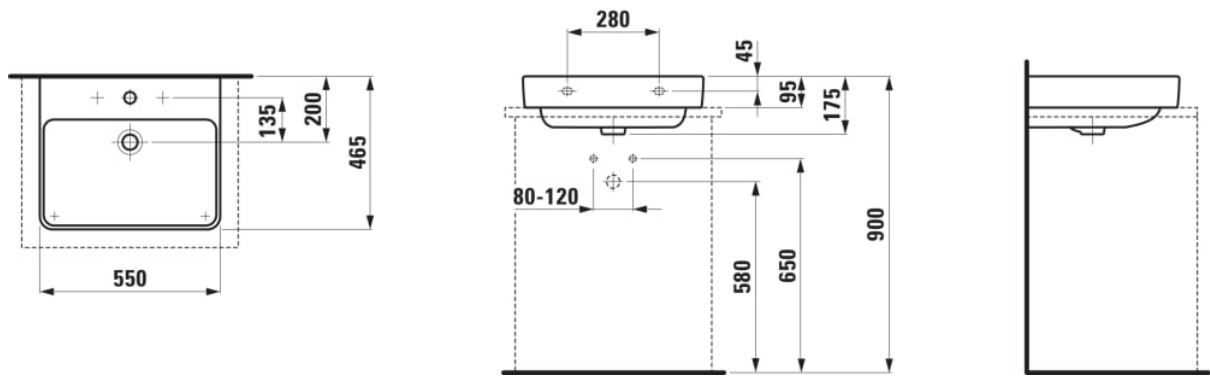

TECHNICAL DRAWINGS